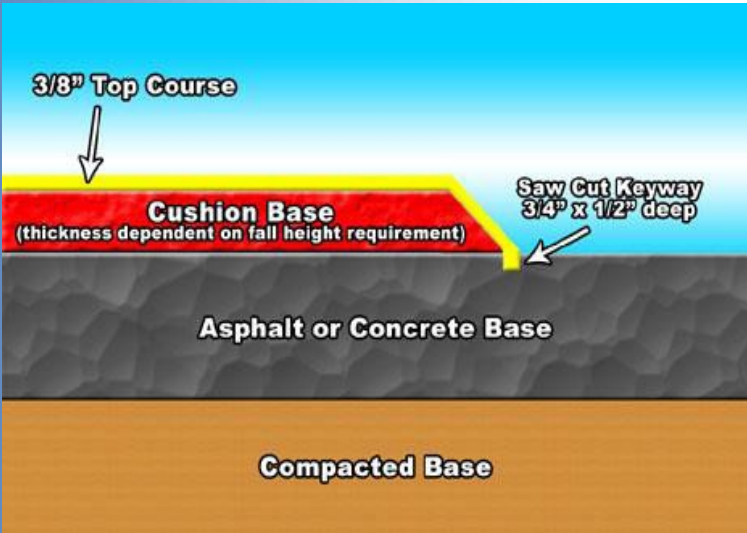

SAFETY PLAYGROUNDS

Presents

SAFETY 1ST POURED IN PLACE

SAFETY SURFACING

Safety isn't just part of our name, it is our commitment to the recreation industry and our customers. Our poured in place safety surface offers a seamless and colorful play area for all to enjoy.

Key Way Cut on Asphalt or Concrete

Concrete Curb or Similar Edging

Rolled Edge for Surrounding Loose Fill

**Dual Layer Application For Fall Protection and
Aesthetic Durability**

**Single Layer Application for Waterplay and
Fun In The Sun**