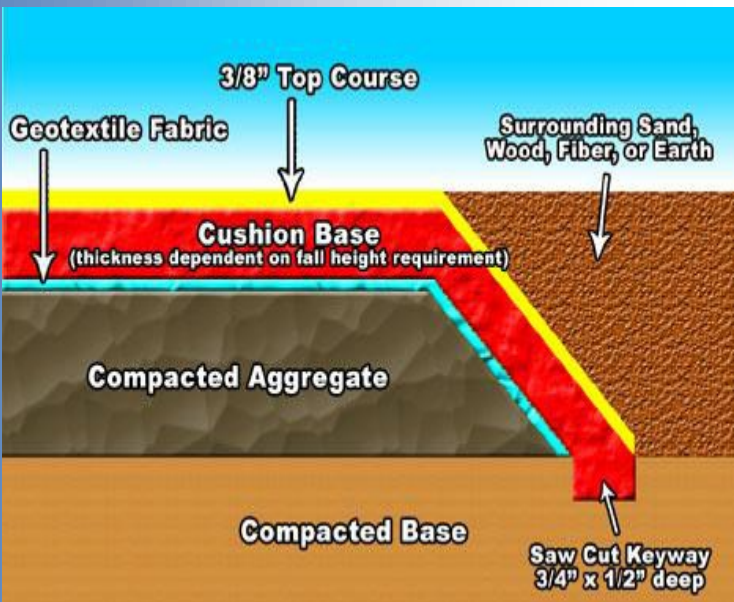

SAFETY PLAYGROUNDS

Presents

SAFETY 1ST POURED IN PLACE

SAFETY SURFACING

Safety isn't just part of our name, it is our commitment to the recreation industry and our customers. Our poured in place safety surface offers a seamless and colorful play area for all to enjoy.

Key Way Cut on Asphalt or Concrete

Concrete Curb or Similar Edging

Rolled Edge for Surrounding Loose Fill

**Dual Layer Application For Fall Protection and
Aesthetic Durability**

**Single Layer Application for Waterplay and
Fun In The Sun**