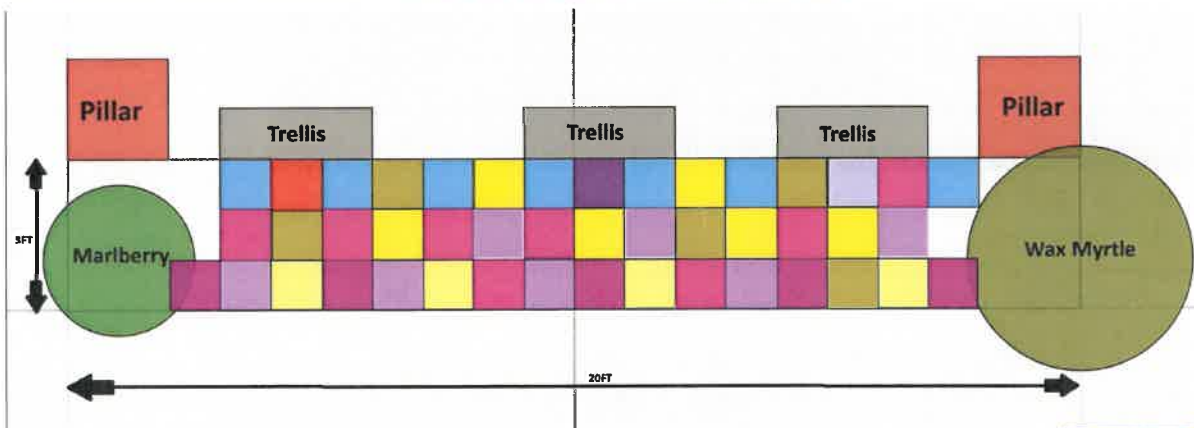

- Black Eyed Susan (2) \$9 each
Rudbeckia hirta
- Blanketflower (2) \$6.50 each
Gillardia pulchella
- Stokes' Aster (3) \$3.50 each
Stokesia laevis
- Common Blue Violet (6) \$3.75 each
Viola sororia
- Spiderwort (2) \$7.50 each
Tradescantia ohlensis
- Hammock Twinflower (4) \$7.50 each
Dyschoriste humistrata
- Tyreleaf Sage (4) \$3.25 each
Salvia lyrata
- Blue Eyed Grass (3) \$7.50 each
Sisyrinchium angustifolium
- Baldwin's Eryngium (3) \$4 each
Eryngium baldwinii
- Bay Lobelia (2) \$4 each
Lobelia foayana
- Mistflower (2) \$9 each
Conoclinium coelestinum
- Swamp Milkweed (3) \$10 each
Asclepias perennis
- Wijid Petunia (3) \$9 each
Ruellia carolinensis
- Purple Love Grass (2) \$8 each
Eragrostis pectinacea
- 3 pinestraw bales \$5 each

	-Black Eyed Susan Rudbeckia hirta (2)	\$9 each
	-Blanketflower Gillardia pulchella (2)	\$6.50 each
	-Stokes' Aster (3) Stokesia laevis	\$3.50 each
	-Common Blue Violet (6) Viola sororia	\$3.75 each
	-Spiderwort (2) Tradescantia ohlensis	\$7.50 each
	-Hammock Twinflower (4) Dyschoriste humistrata	\$7.50 each
	-Lyreleaf Sage (4) Salvia lyrata	\$3.25 each
	-Blue Eyed Grass (3) Sisyrinchium angustifolium	\$7.50 each
	-Baldwin's Eryngium (3) Eryngium baldwinii	\$4 each
	-Bay Lobelia (2) Lobelia feayana	\$4 each
	-Mistflower (2) Conoclinium coelestinum	\$9 each
	Swamp Milkweed (3) Asclepias perennis	\$10 each
	-Wild Petunia (3) Ruellia caroliniensis	\$9 each
	-Purple Love Grass (2) Eragrostis pectinacea	\$8 each
	3 pinestraw bales	\$5 each