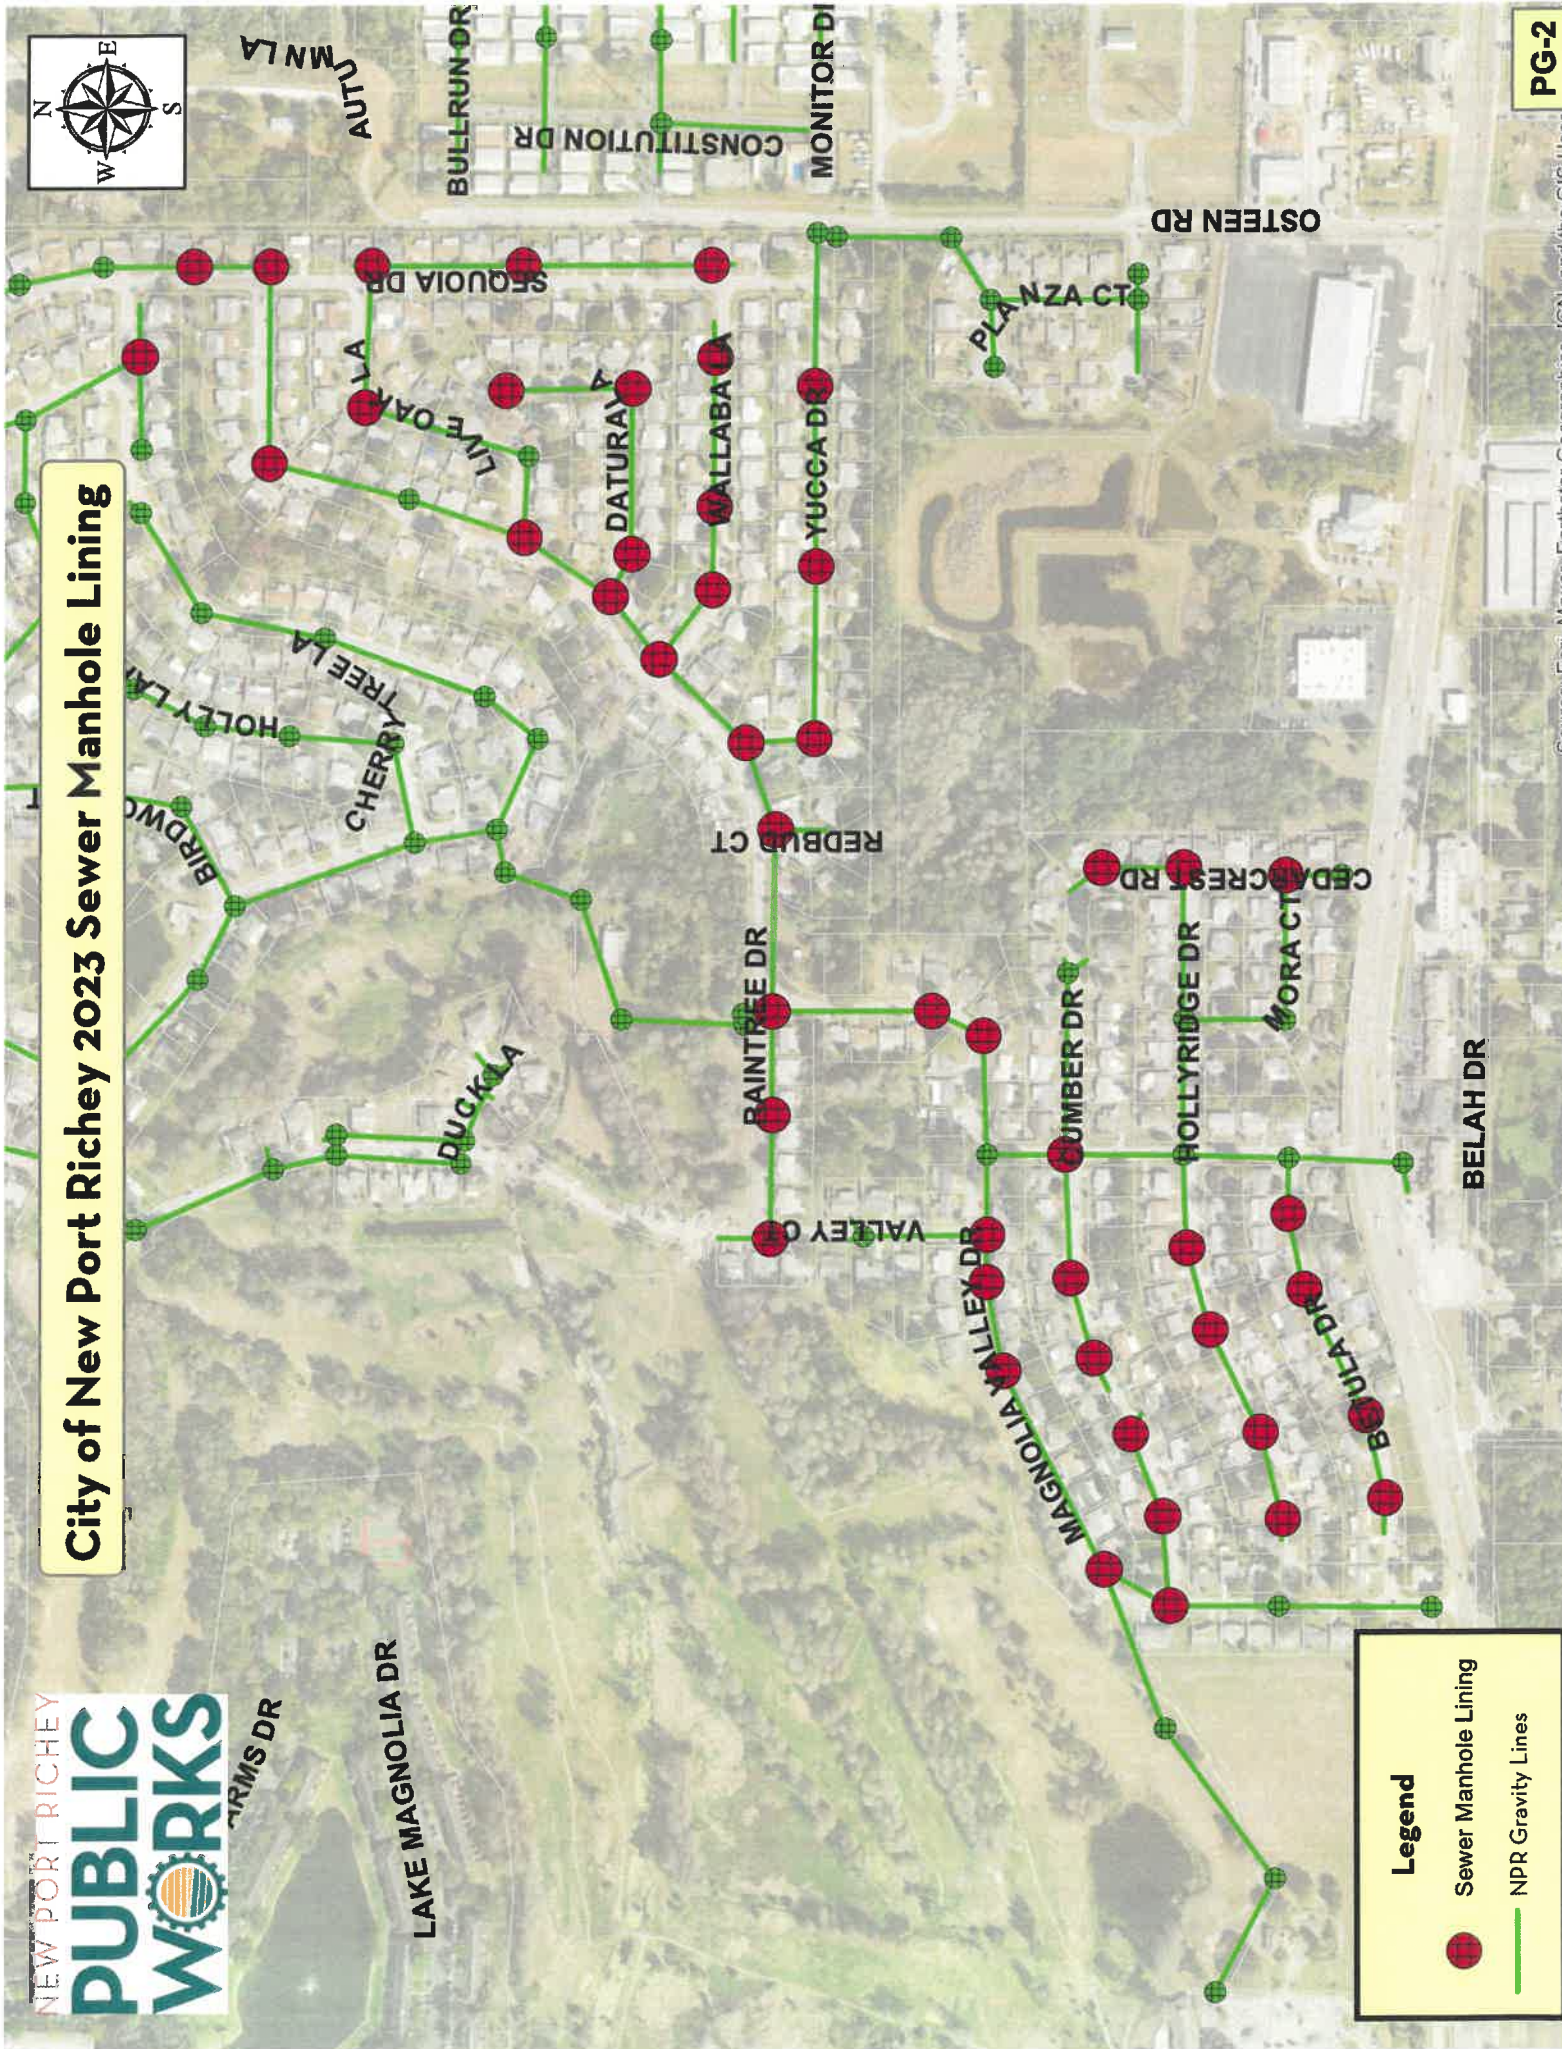

**City of New Port Richey 2023 Sewer Manhole Lining**

**Legend**

- Sewer Manhole Lining
- NPR Gravity Lines

# City of New Port Richey 2023 Sewer Manhole Lining

SM612

CONGRESS ST

CORBIN LA

BEREA LA

SM1606

SENTRY WY

SM1758

### Legend

 Sewer Manhole Lining

 NPR Gravity Lines

# City of New Port Richey 2023 Sewer Manhole Lining

**Legend**

- Sewer Manhole Lining
- NPR Gravity Lines