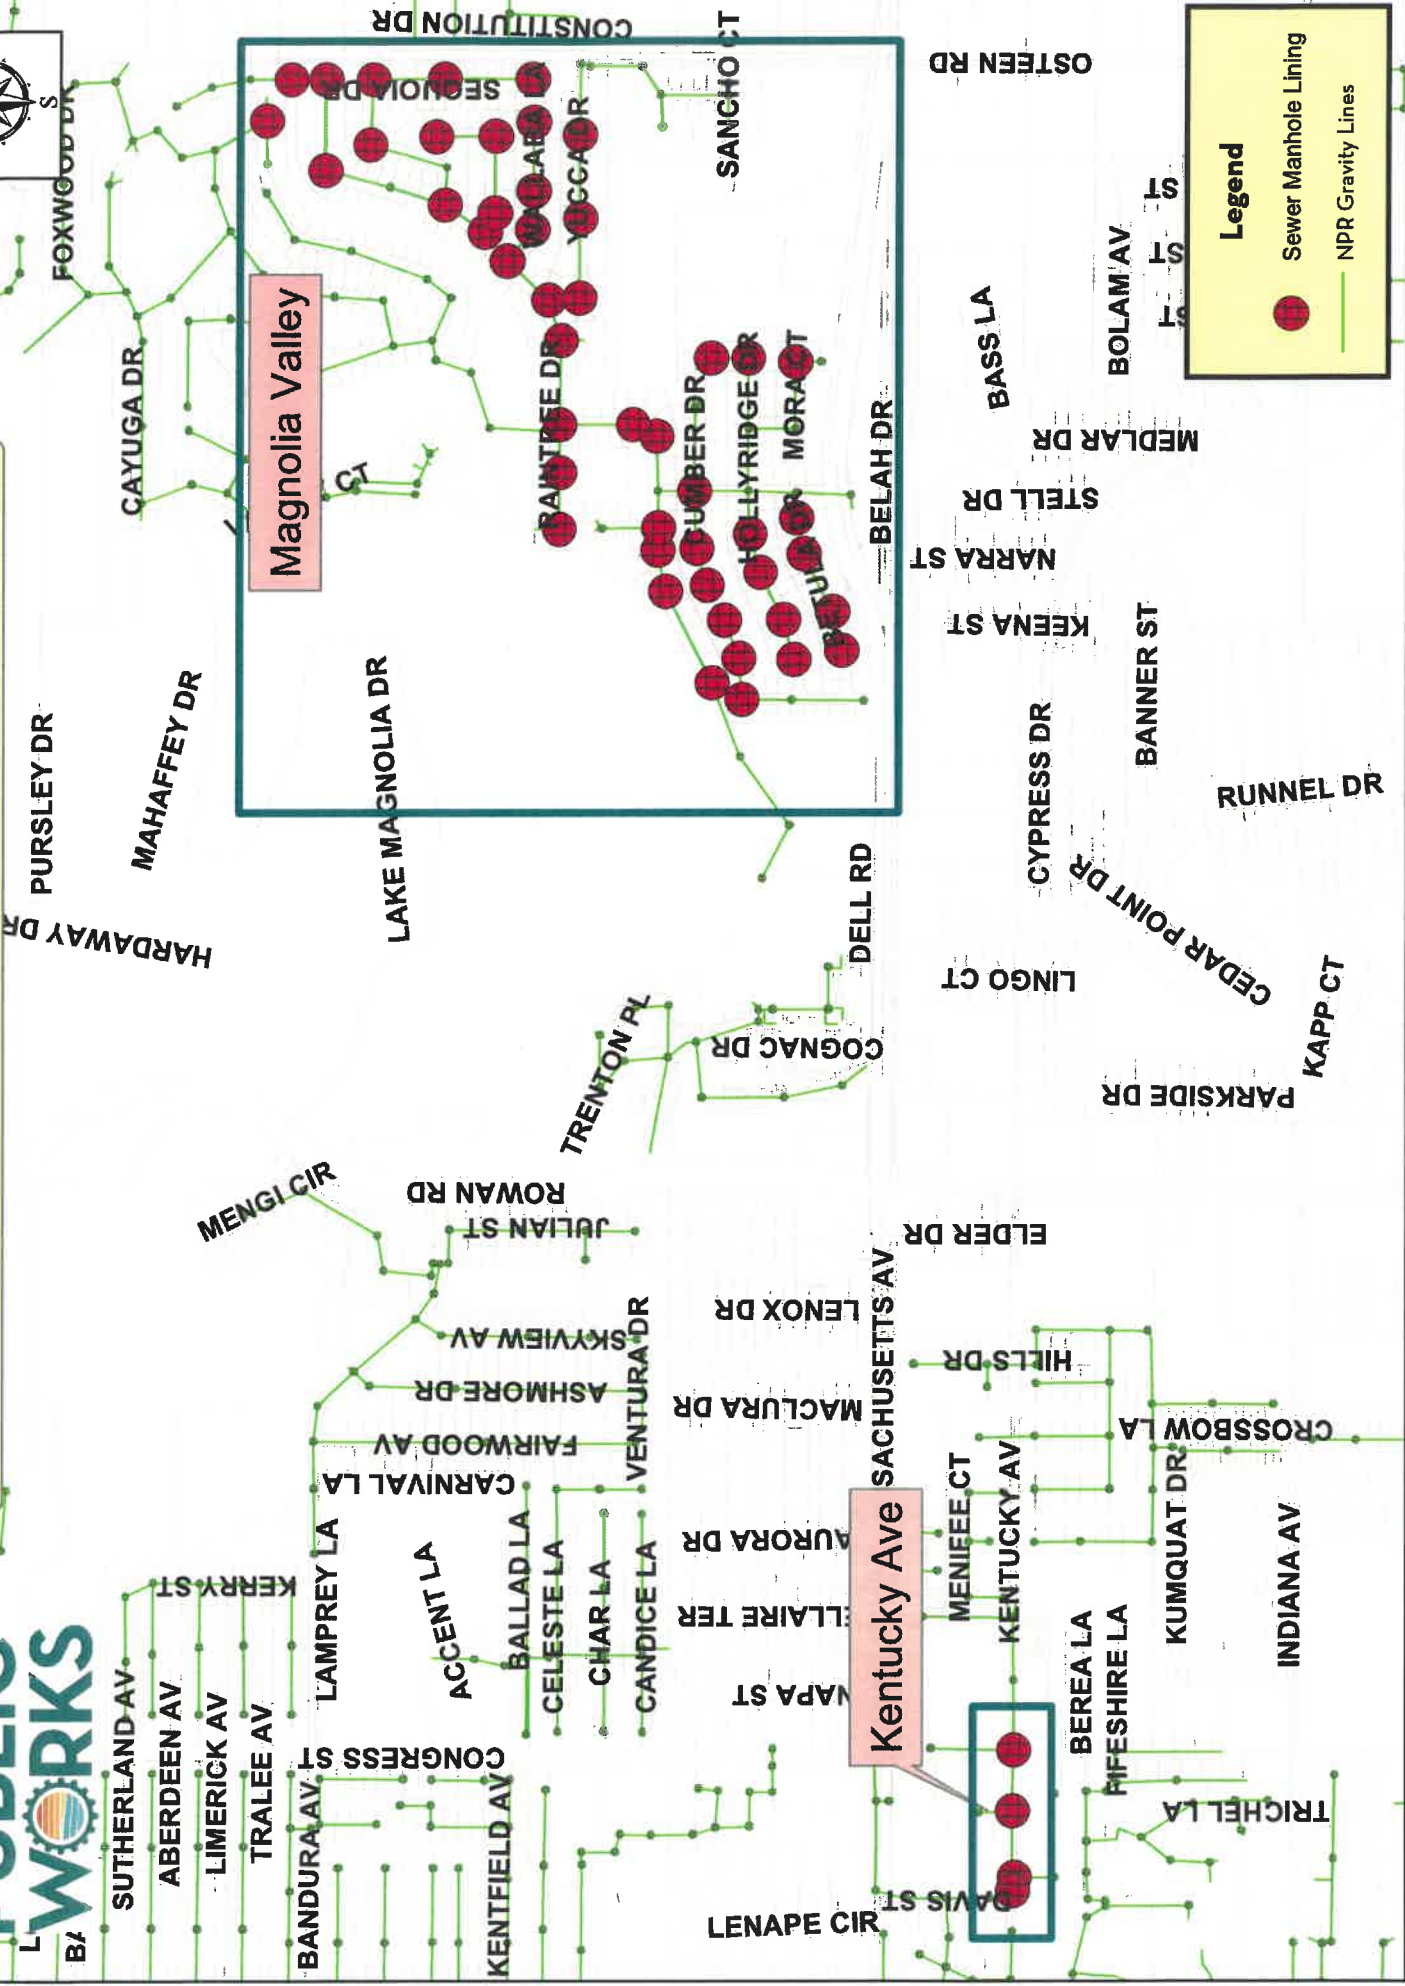

**City of New Port Richey 2023 Sewer Manhole Lining**

**Legend**

- Sewer Manhole Lining
- NPR Gravity Lines

# City of New Port Richey 2023 Sewer Manhole Lining

SM612

CONGRESS ST

CORBIN LA

BEREA LA

SM1606

SENTRY WY

SM1758

### Legend

 Sewer Manhole Lining

 NPR Gravity Lines

# City of New Port Richey 2023 Sewer Manhole Lining

**Legend**

- Sewer Manhole Lining
- NPR Gravity Lines