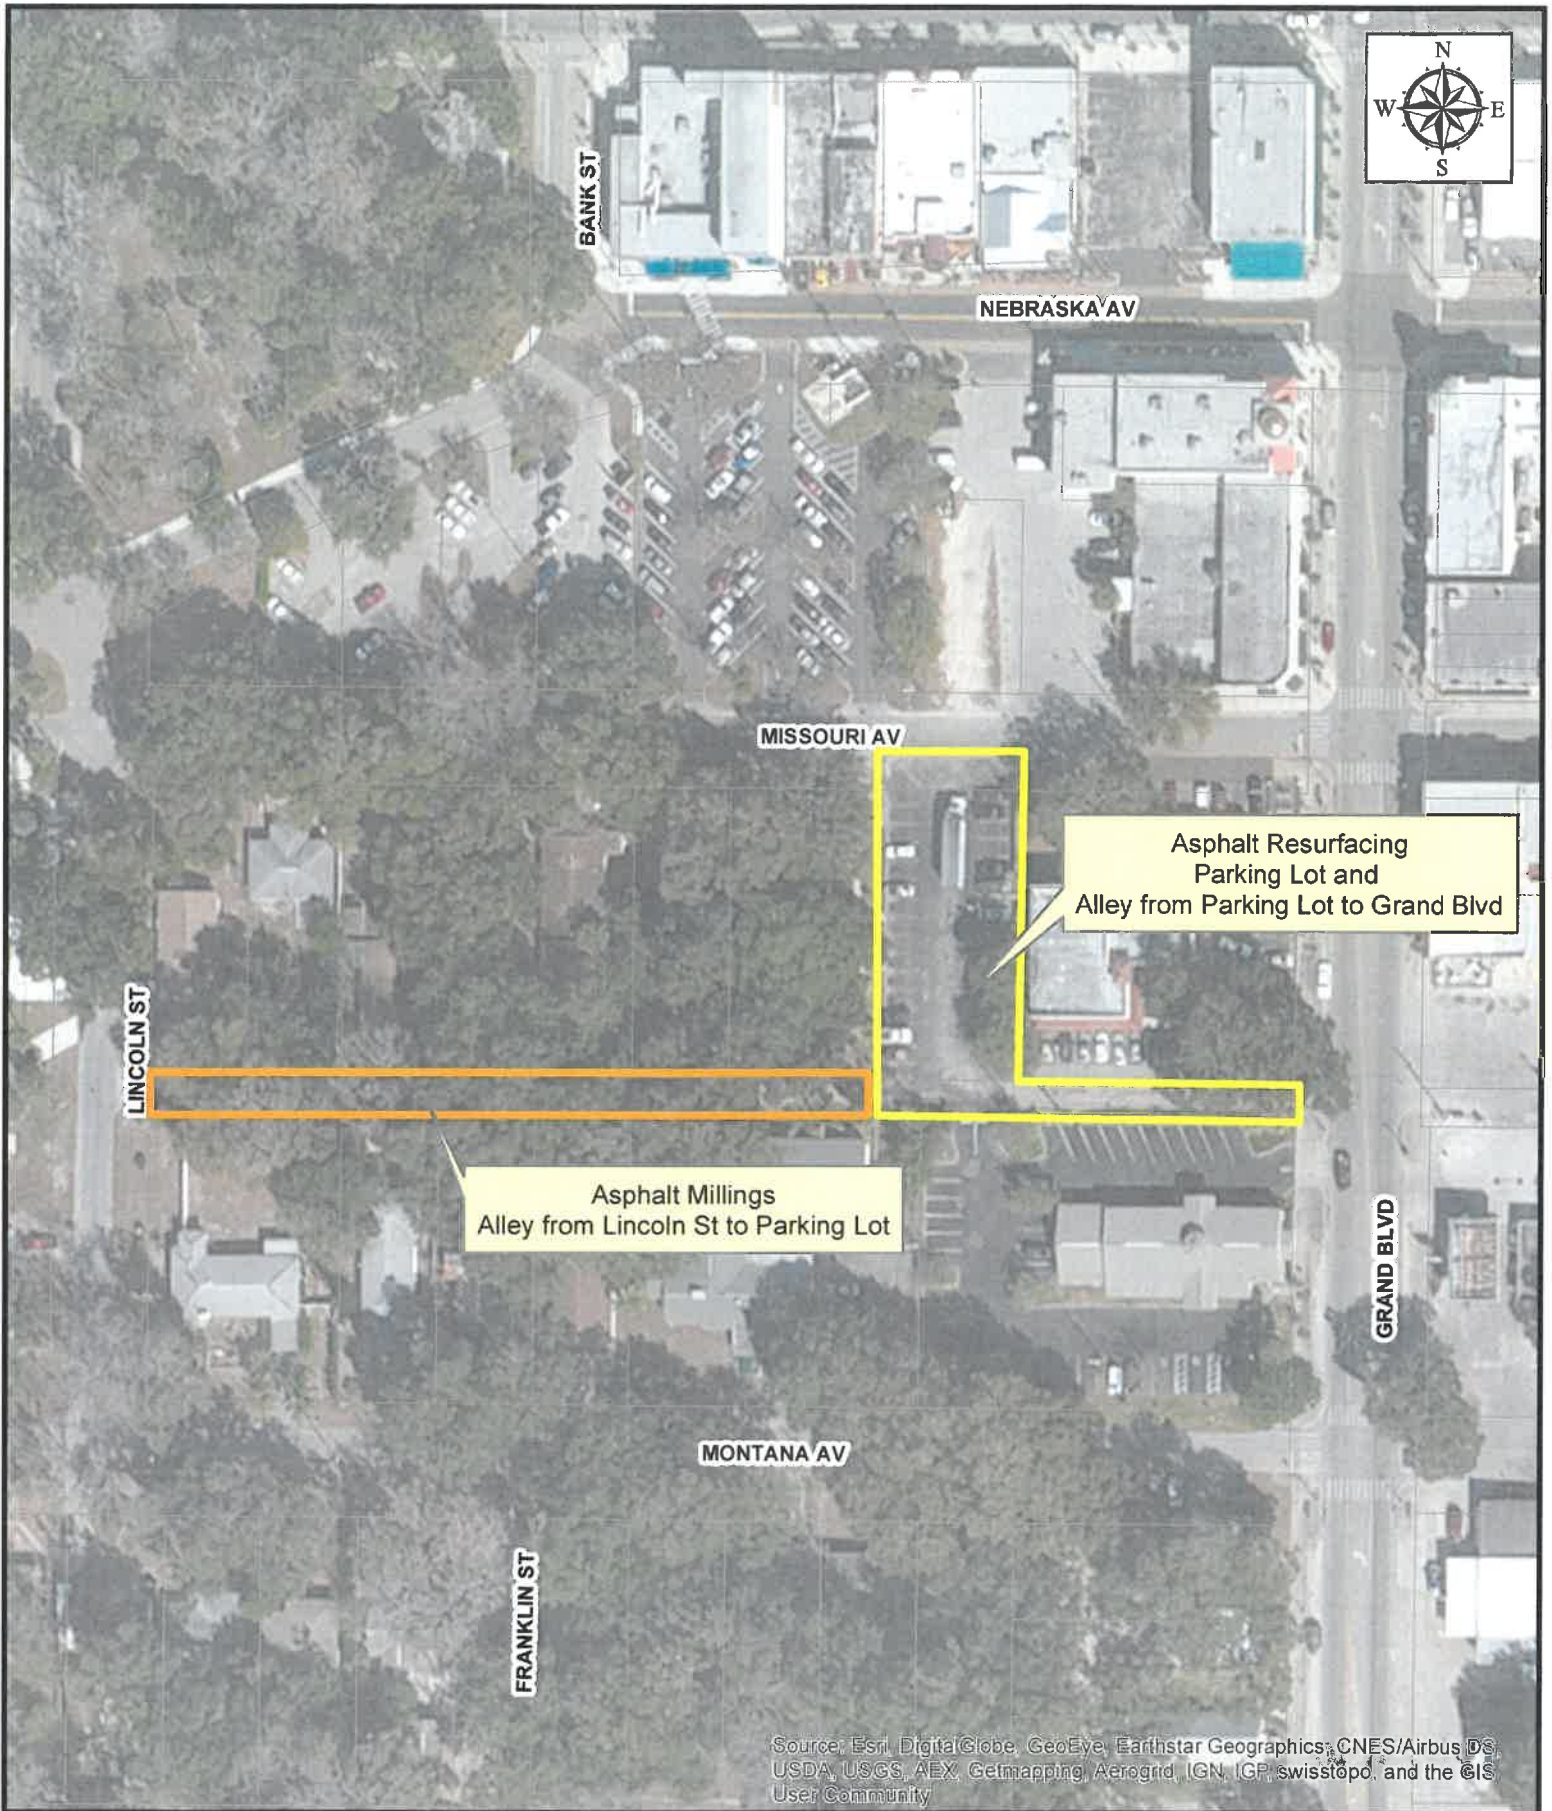

2015/2016 Downtown Parking Lot Resurfacing Site Map

Missouri Ave Parking Lot

2015/2016 Downtown Parking Lot Resurfacing Site Map

Florida Ave & Adams St Parking Lot

Source: Esri, DigitalGlobe, GeoEye, Earthstar Geographics, CNES/Airbus DS, USDA, USGS, AEX, Getmapping, Aerogrid, IGN, IGP, swisstopo, and the GIS User Community