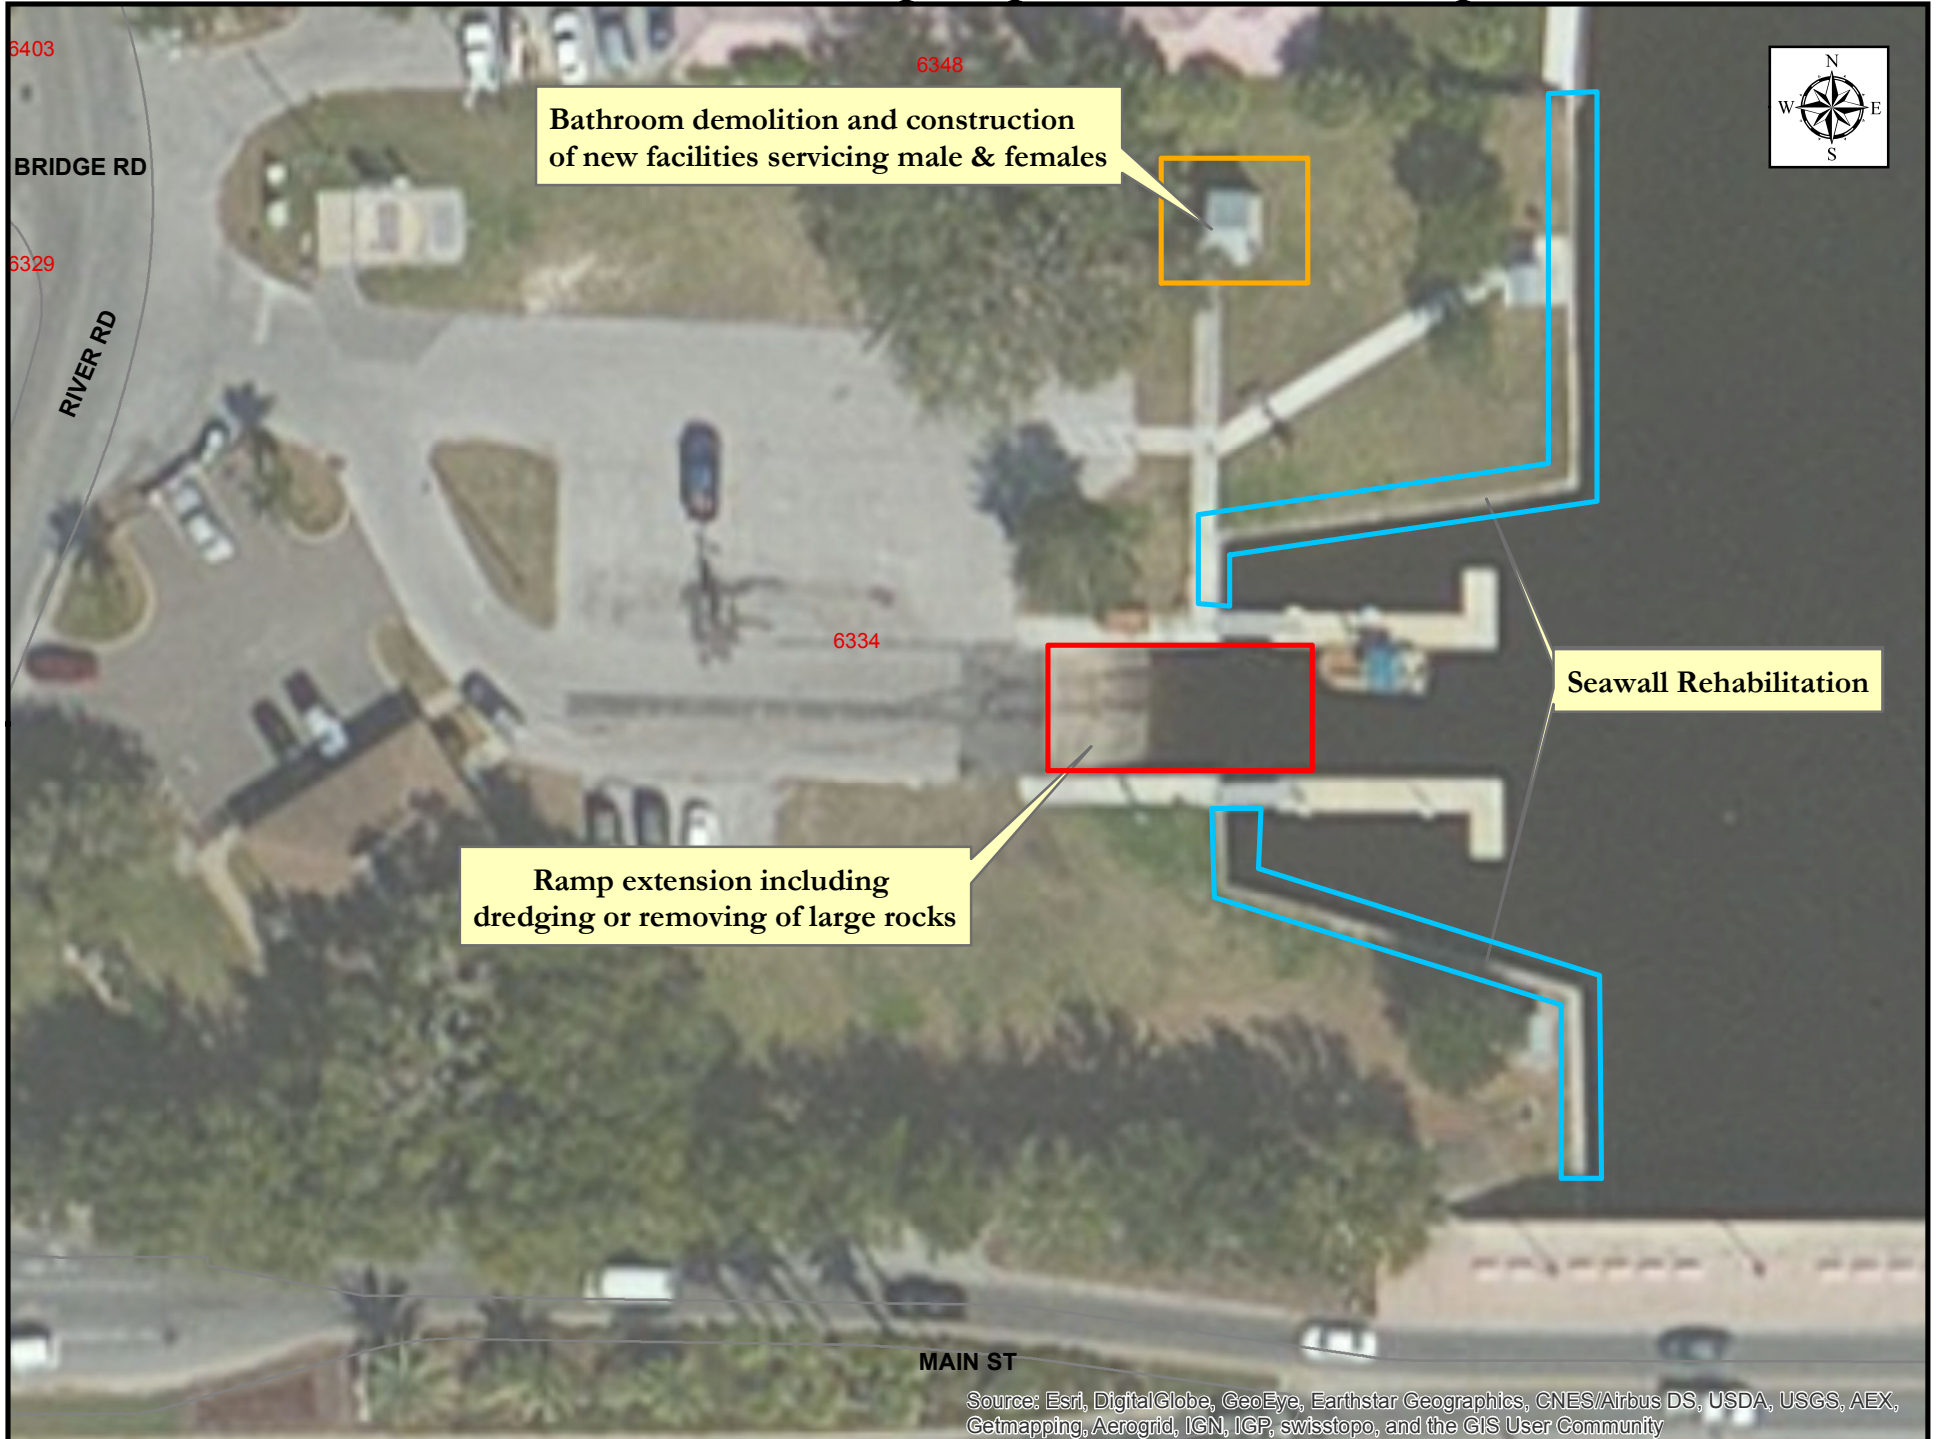

# Sims Park Boat Ramp Improvements Site Map

Source: Esri, DigitalGlobe, GeoEye, Earthstar Geographics, CNES/Airbus DS, USDA, USGS, AEX, Getmapping, Aerogrid, IGN, IGP, swisstopo, and the GIS User Community

( \*\* This map is provided for information purposes only. All features included are subject to field verification and survey. \*\* )