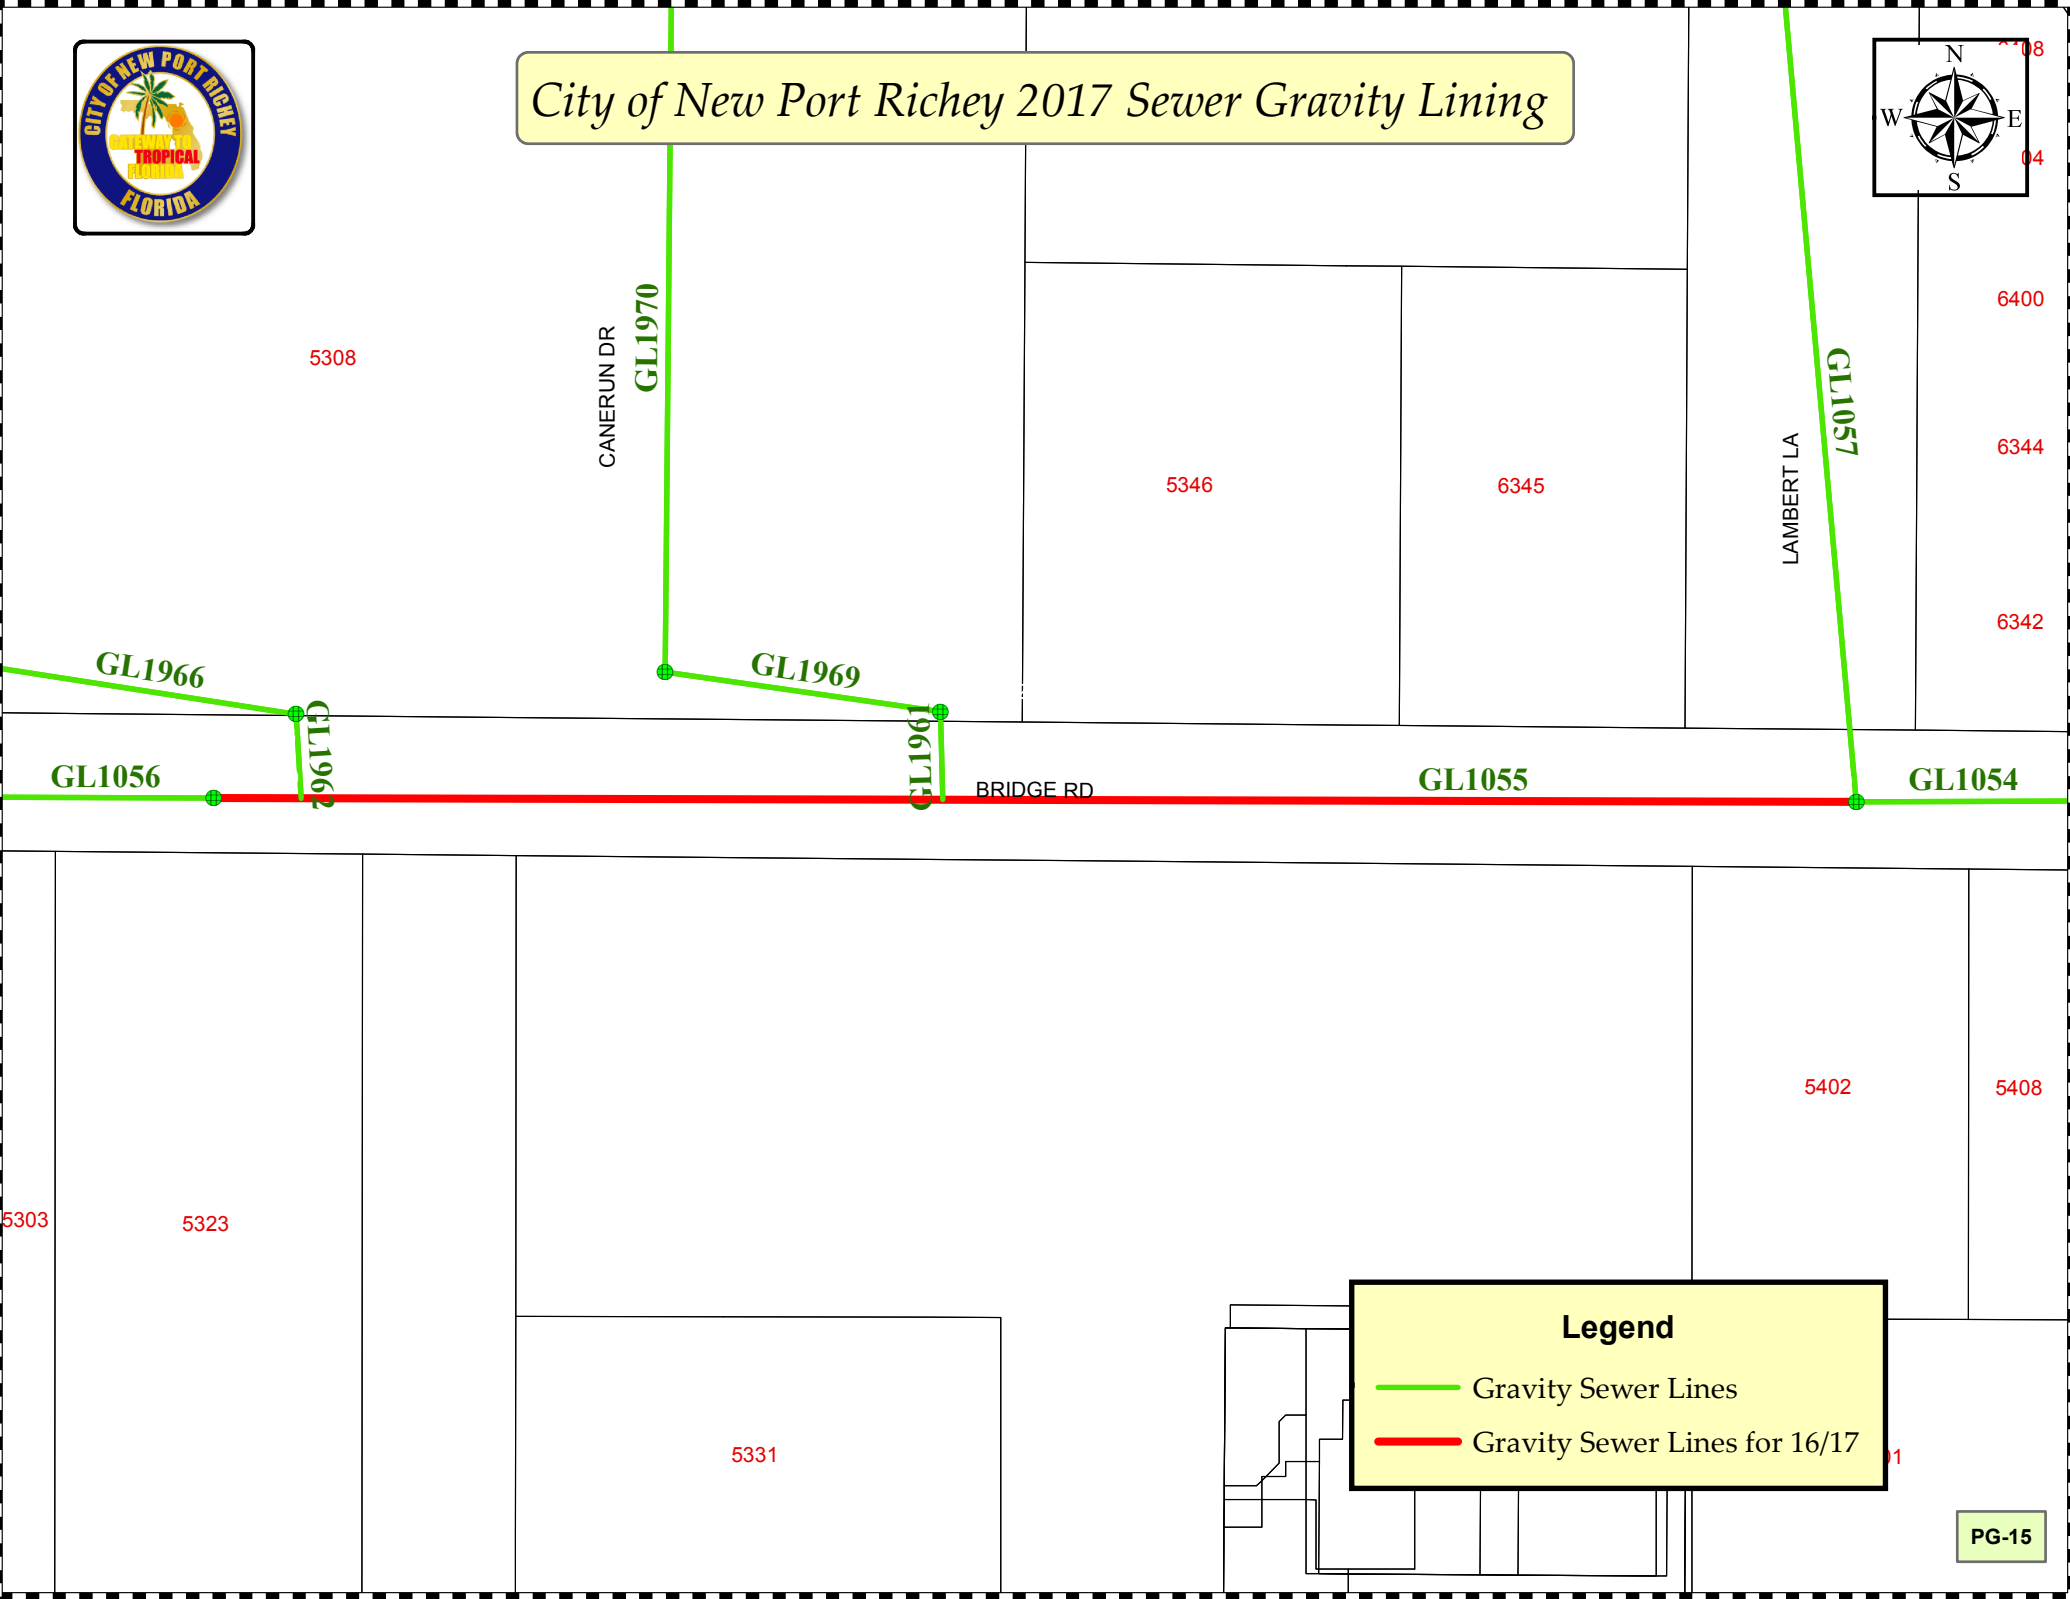

City of New Port Richey 2017 Sewer Gravity Lining

5308

CANERUN DR
GL1970

5346

6345

LAMBERT LA

GL1057

6400

6344

6342

GL1966

GL1969

GL1962

GL1961

BRIDGE RD

GL1055

GL1054

GL1056

5402

5408

5303

5323

5331

Legend

- Gravity Sewer Lines
- Gravity Sewer Lines for 16/17