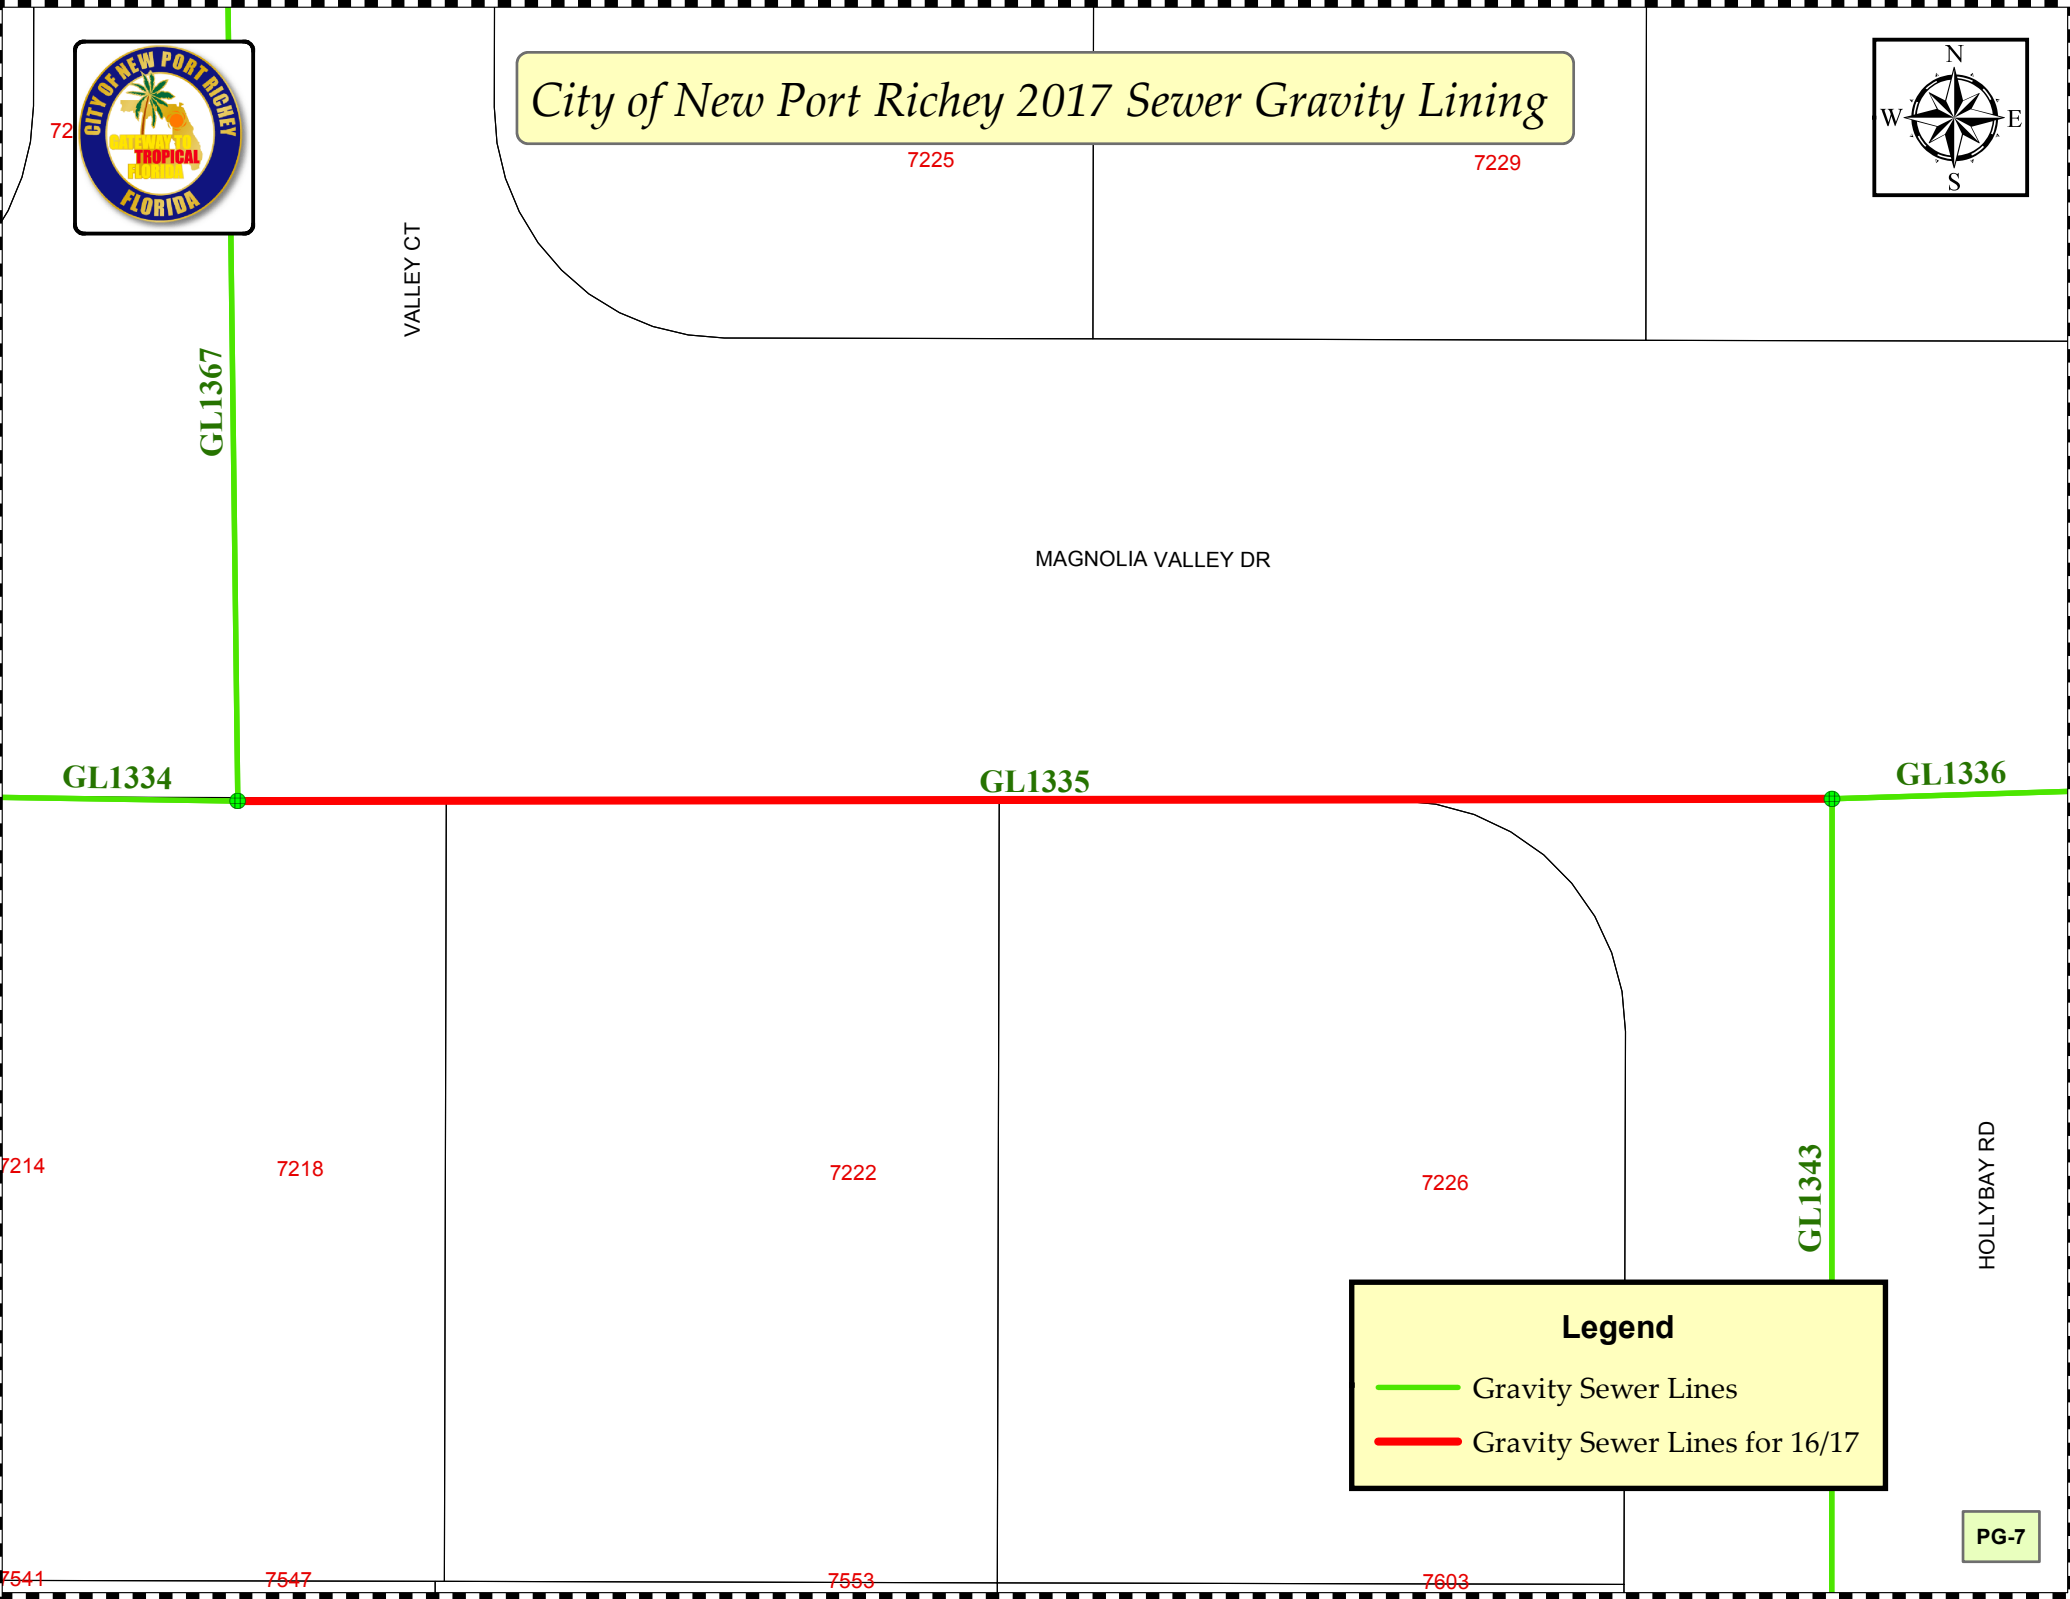

N/A

City of New Port Richey 2017 Sewer Gravity Lining

Legend

- Gravity Sewer Lines
- Gravity Sewer Lines for 16/17

City of New Port Richey 2017 Sewer Gravity Lining

Legend

- Gravity Sewer Lines
- Gravity Sewer Lines for 16/17