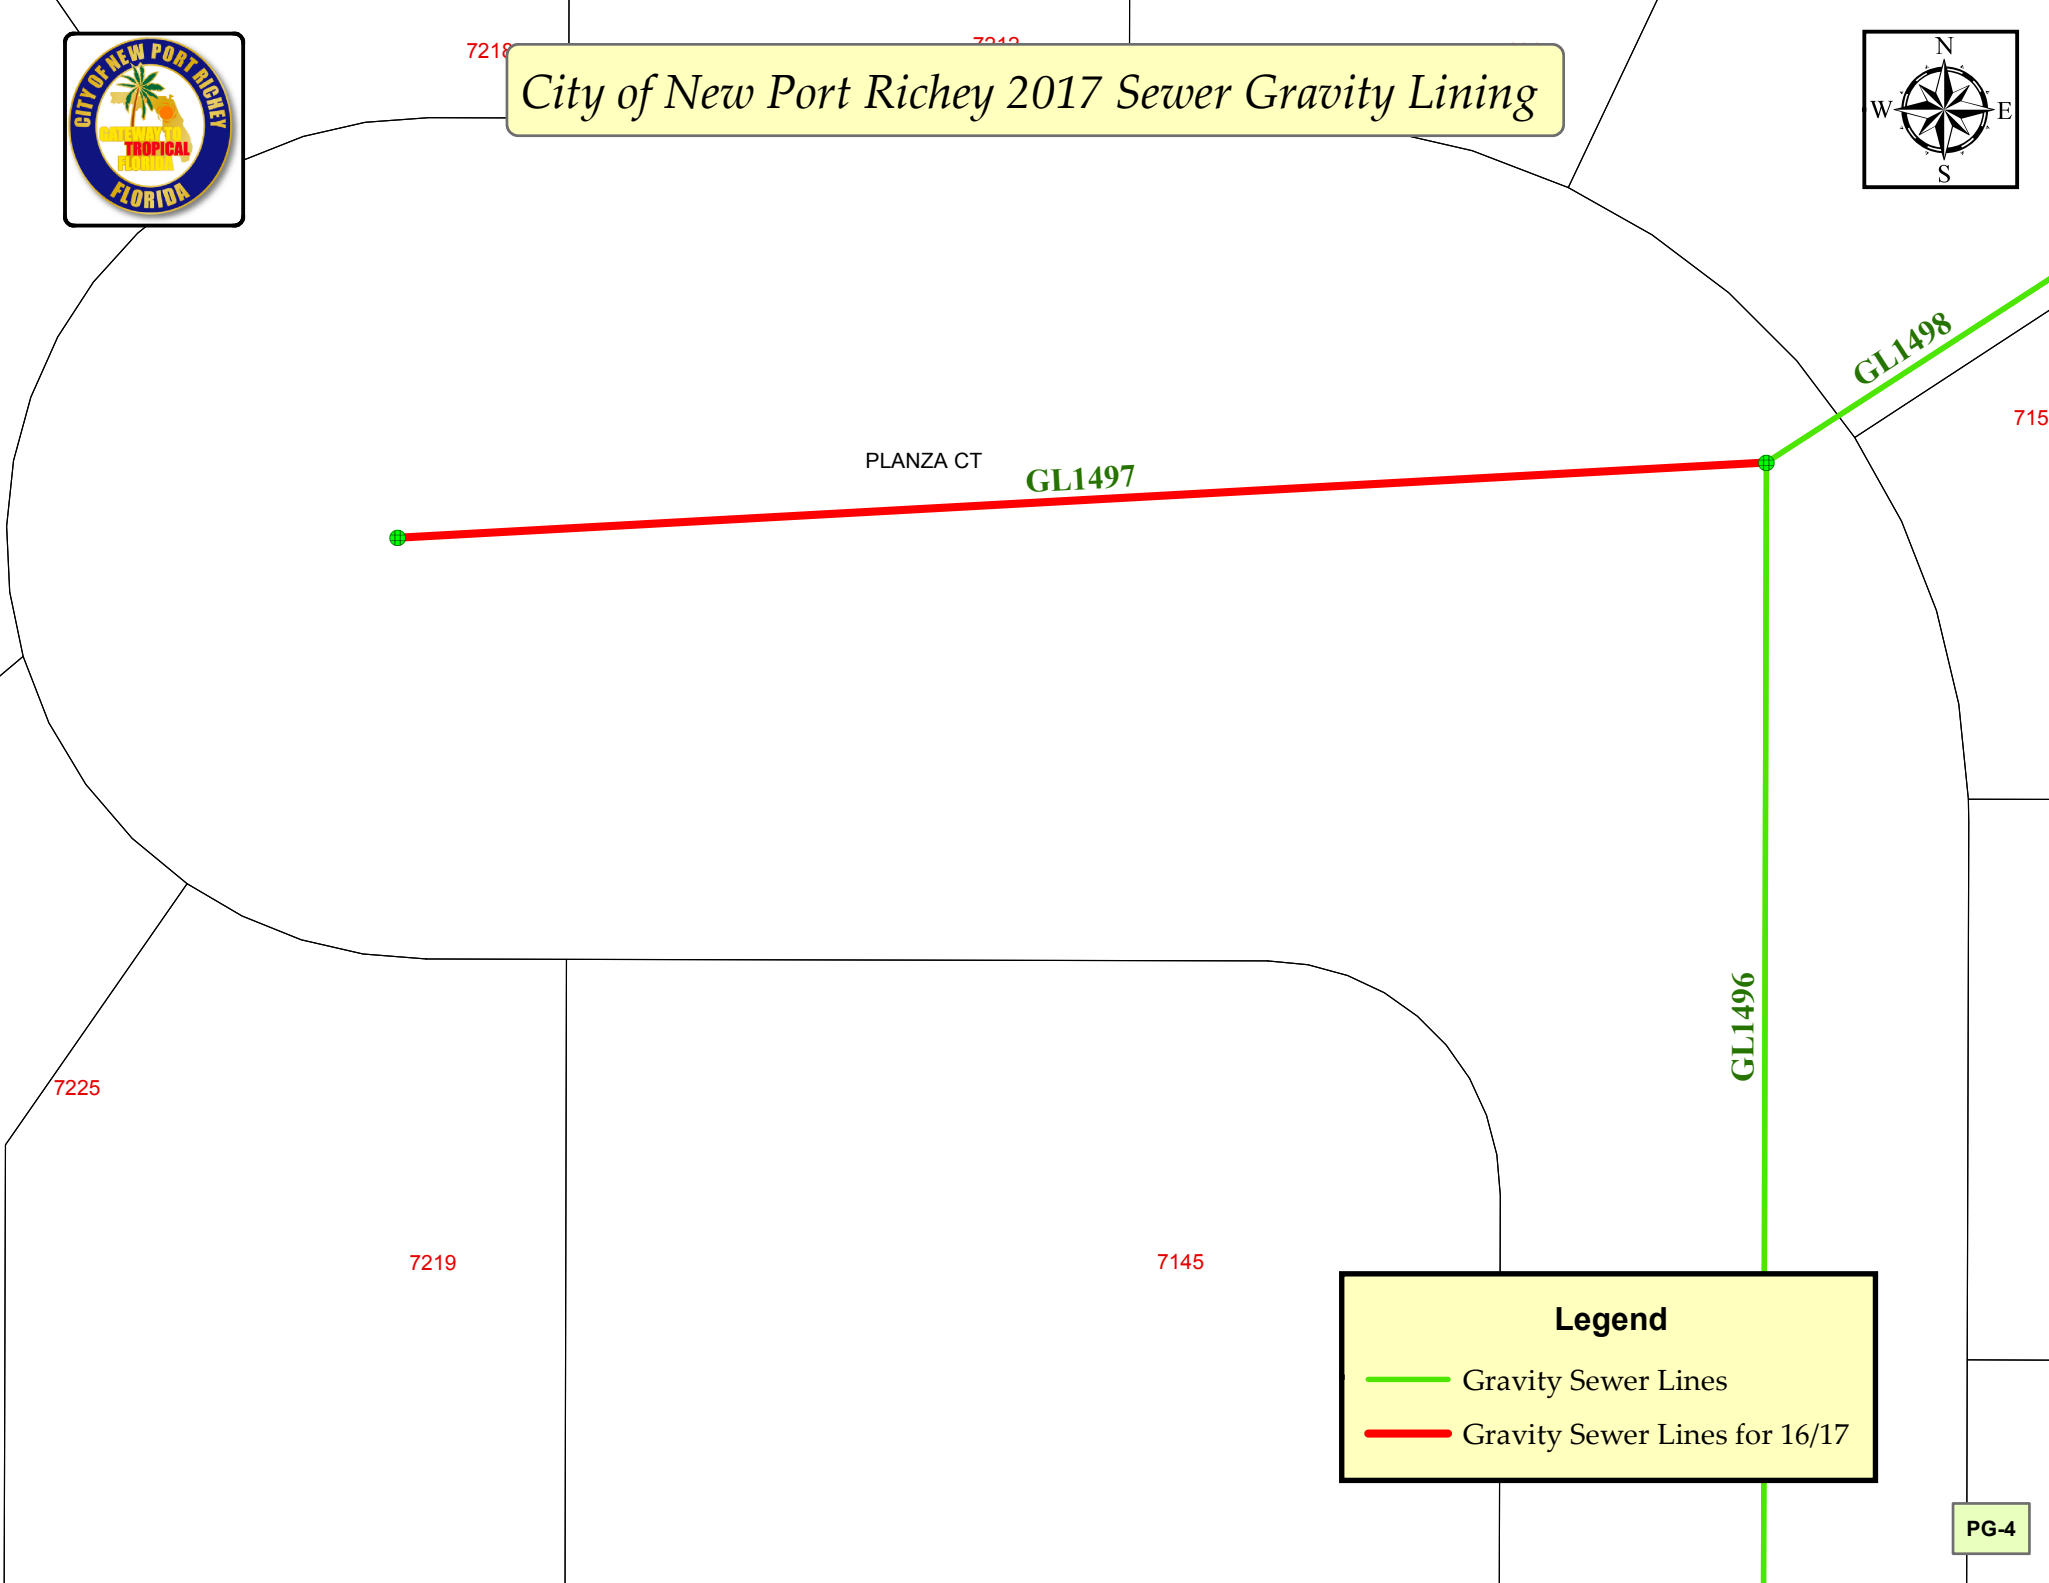

7022

7007

5545

5603

7012

Legend

- Gravity Sewer Lines
- Gravity Sewer Lines for 16/17

City of New Port Richey 2017 Sewer Gravity Lining

Legend

- Gravity Sewer Lines
- Gravity Sewer Lines for 16/17

City of New Port Richey 2017 Sewer Gravity Lining

6421

6429

6435

6441

5623