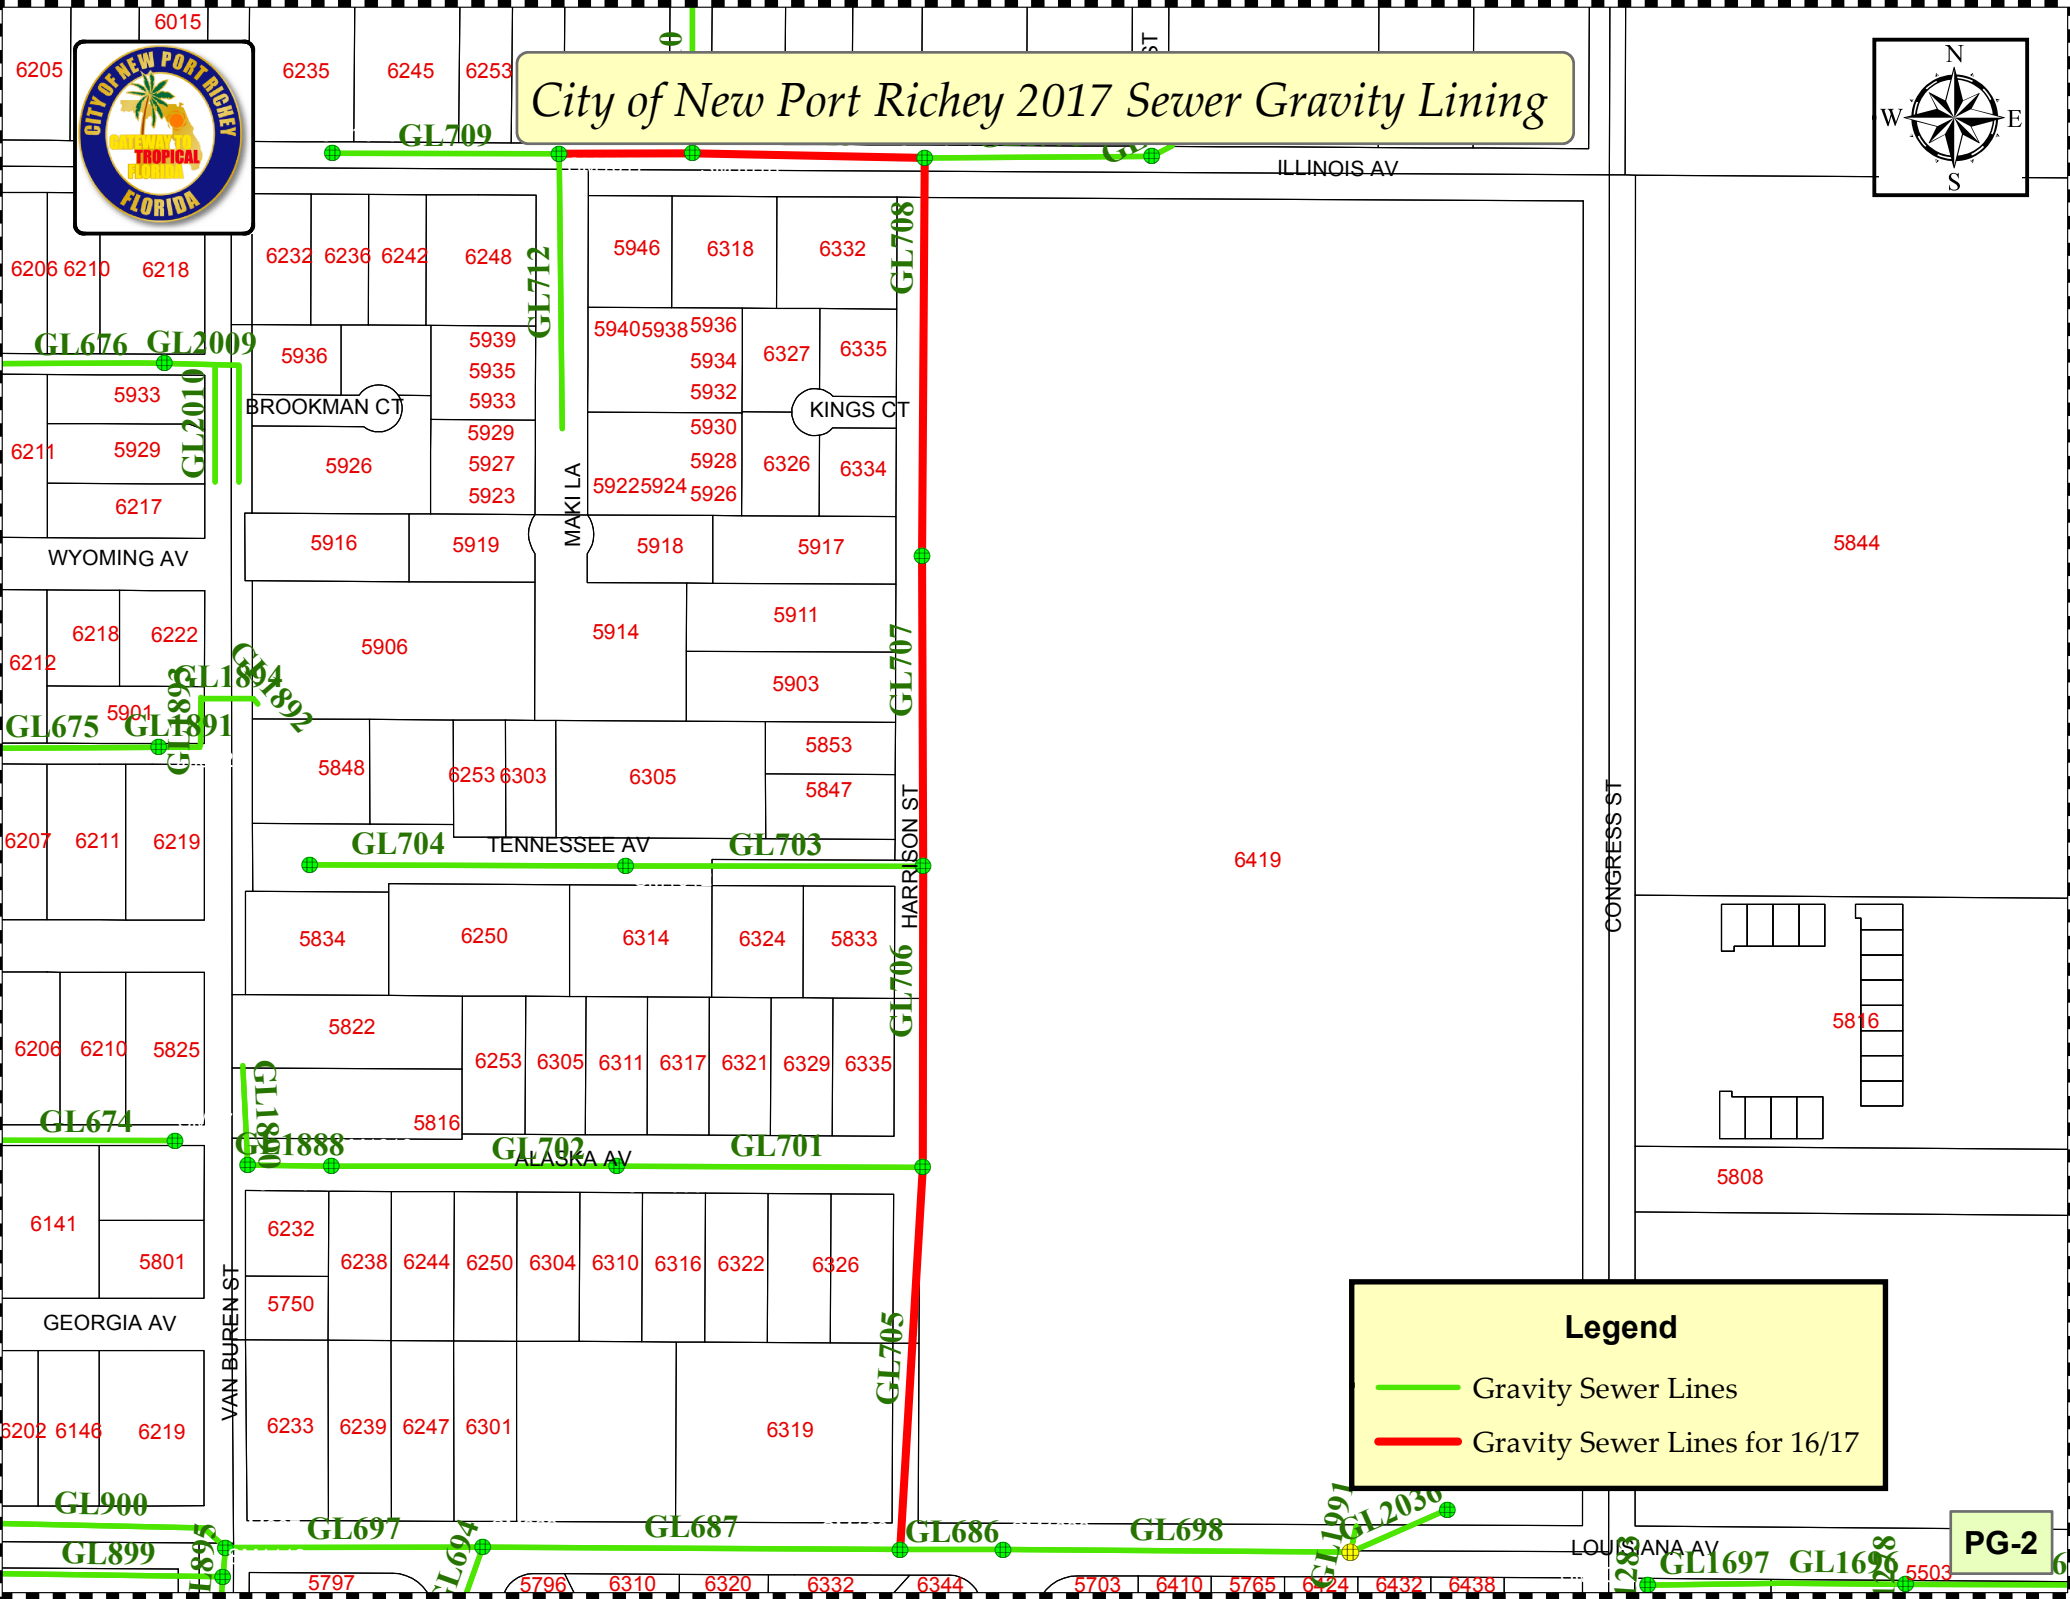

5936

6327

6335

5939

City of New Port Richey 2017 Sewer Gravity Lining

Legend

- Gravity Sewer Lines
- Gravity Sewer Lines for 16/17

City of New Port Richey 2017 Sewer Gravity Lining