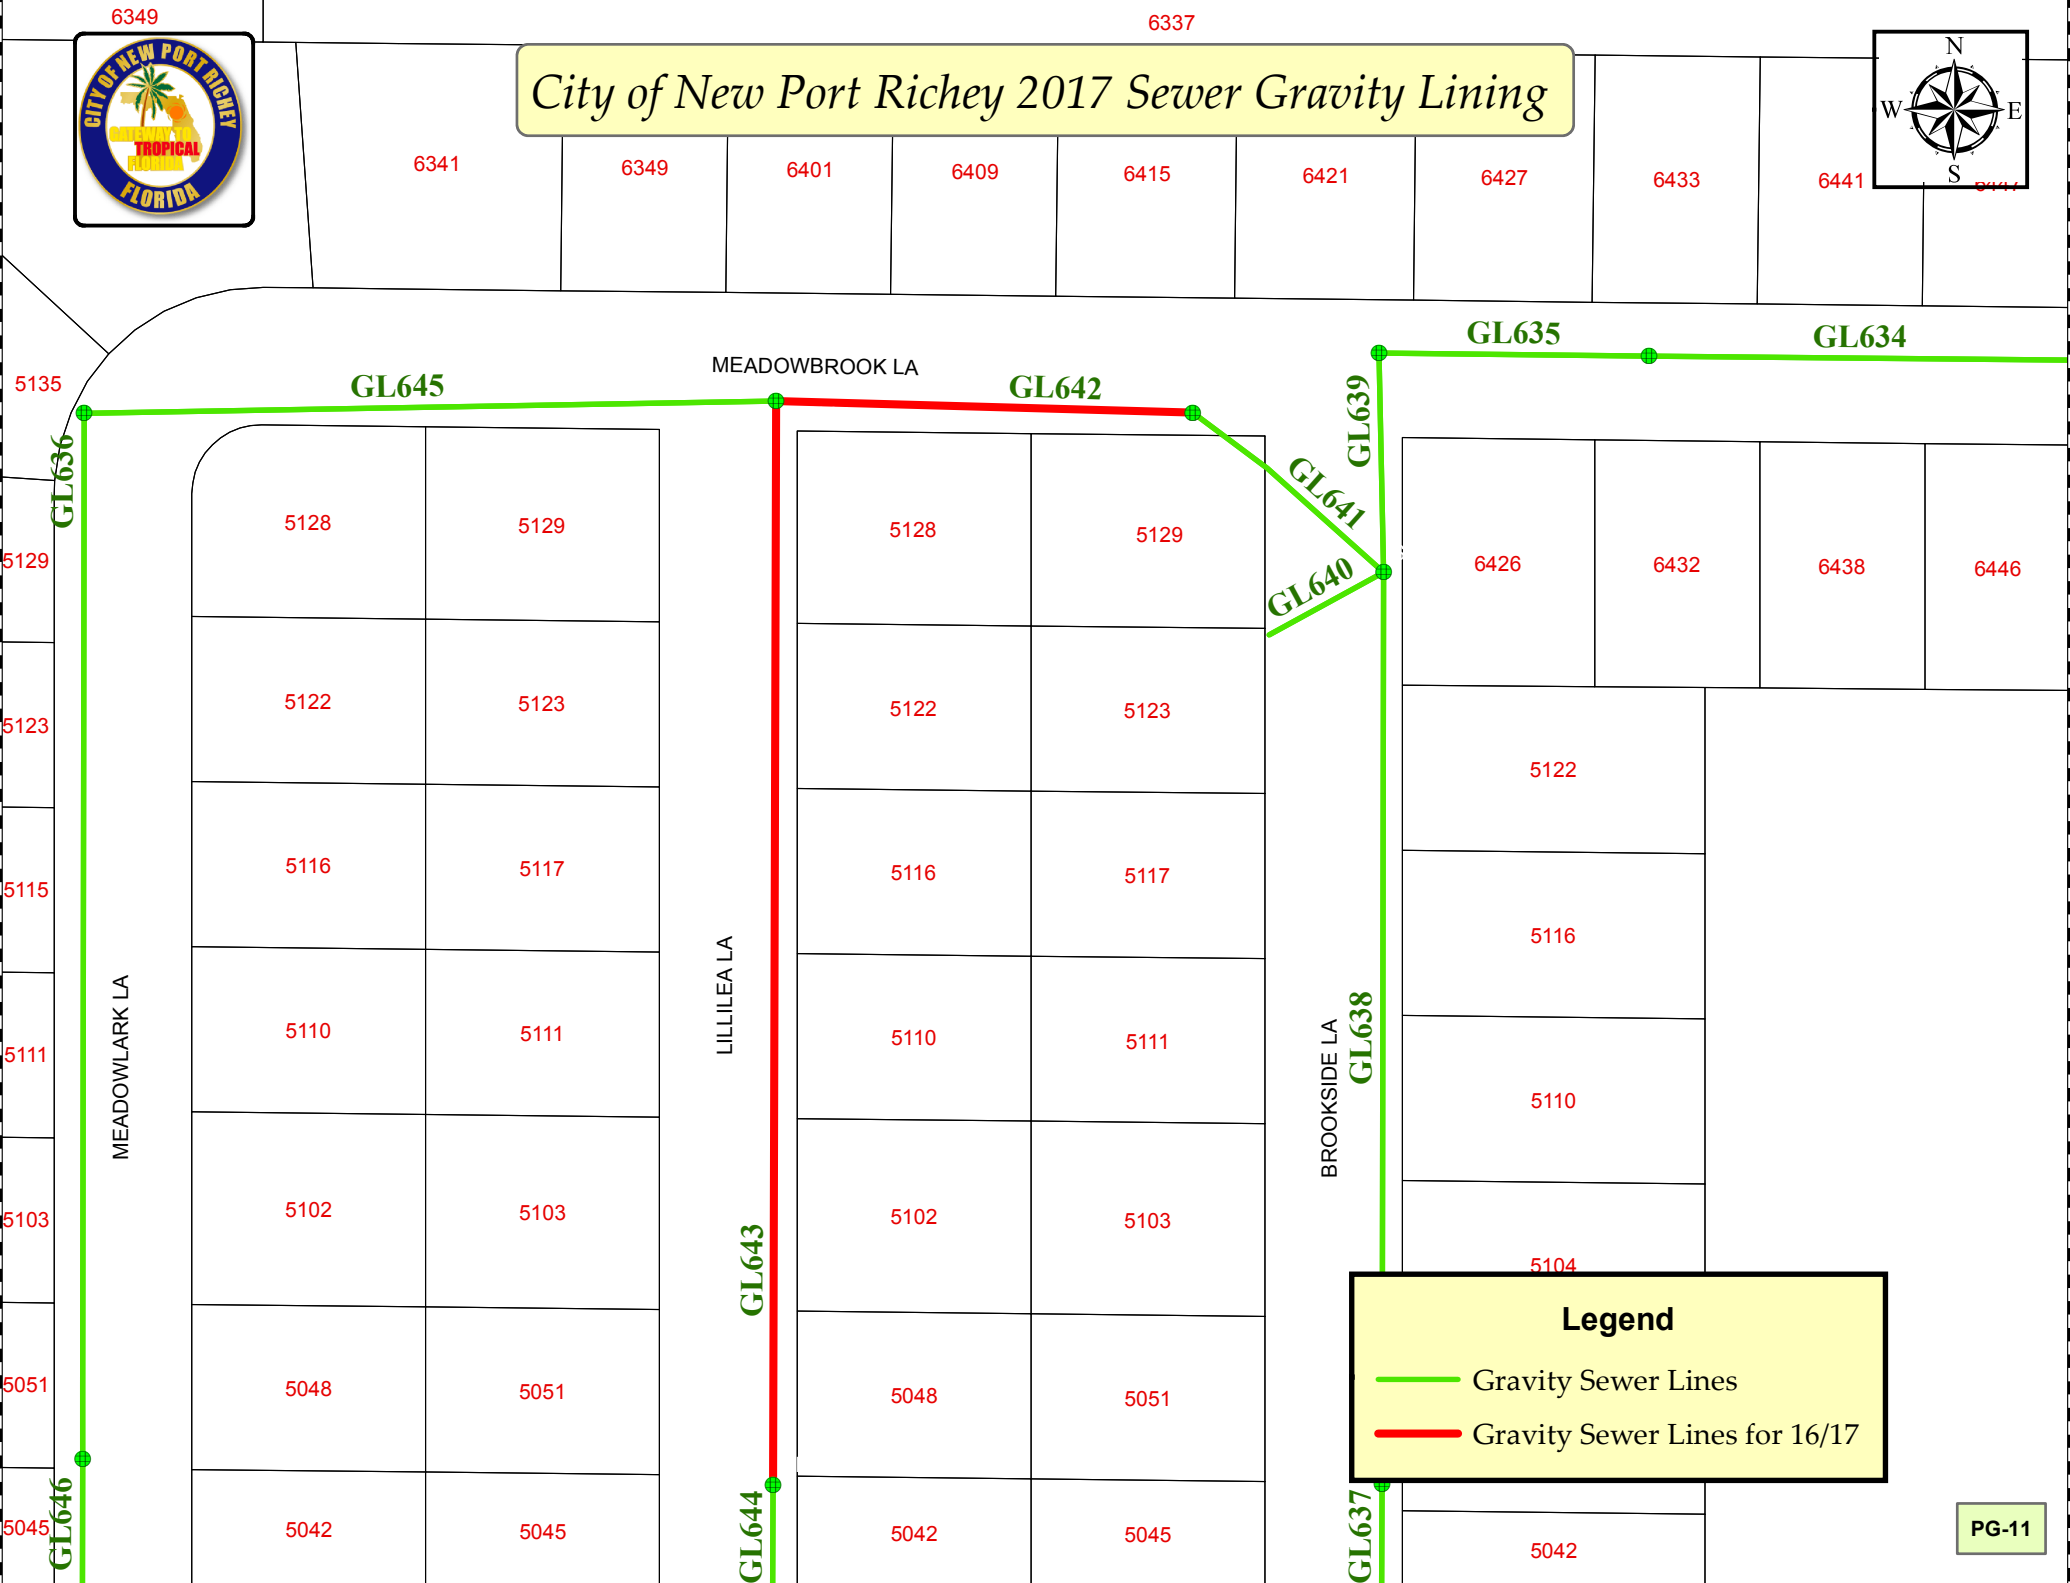

City of New Port Richey 2017 Sewer Gravity Lining

Legend

- Gravity Sewer Lines
- Gravity Sewer Lines for 16/17