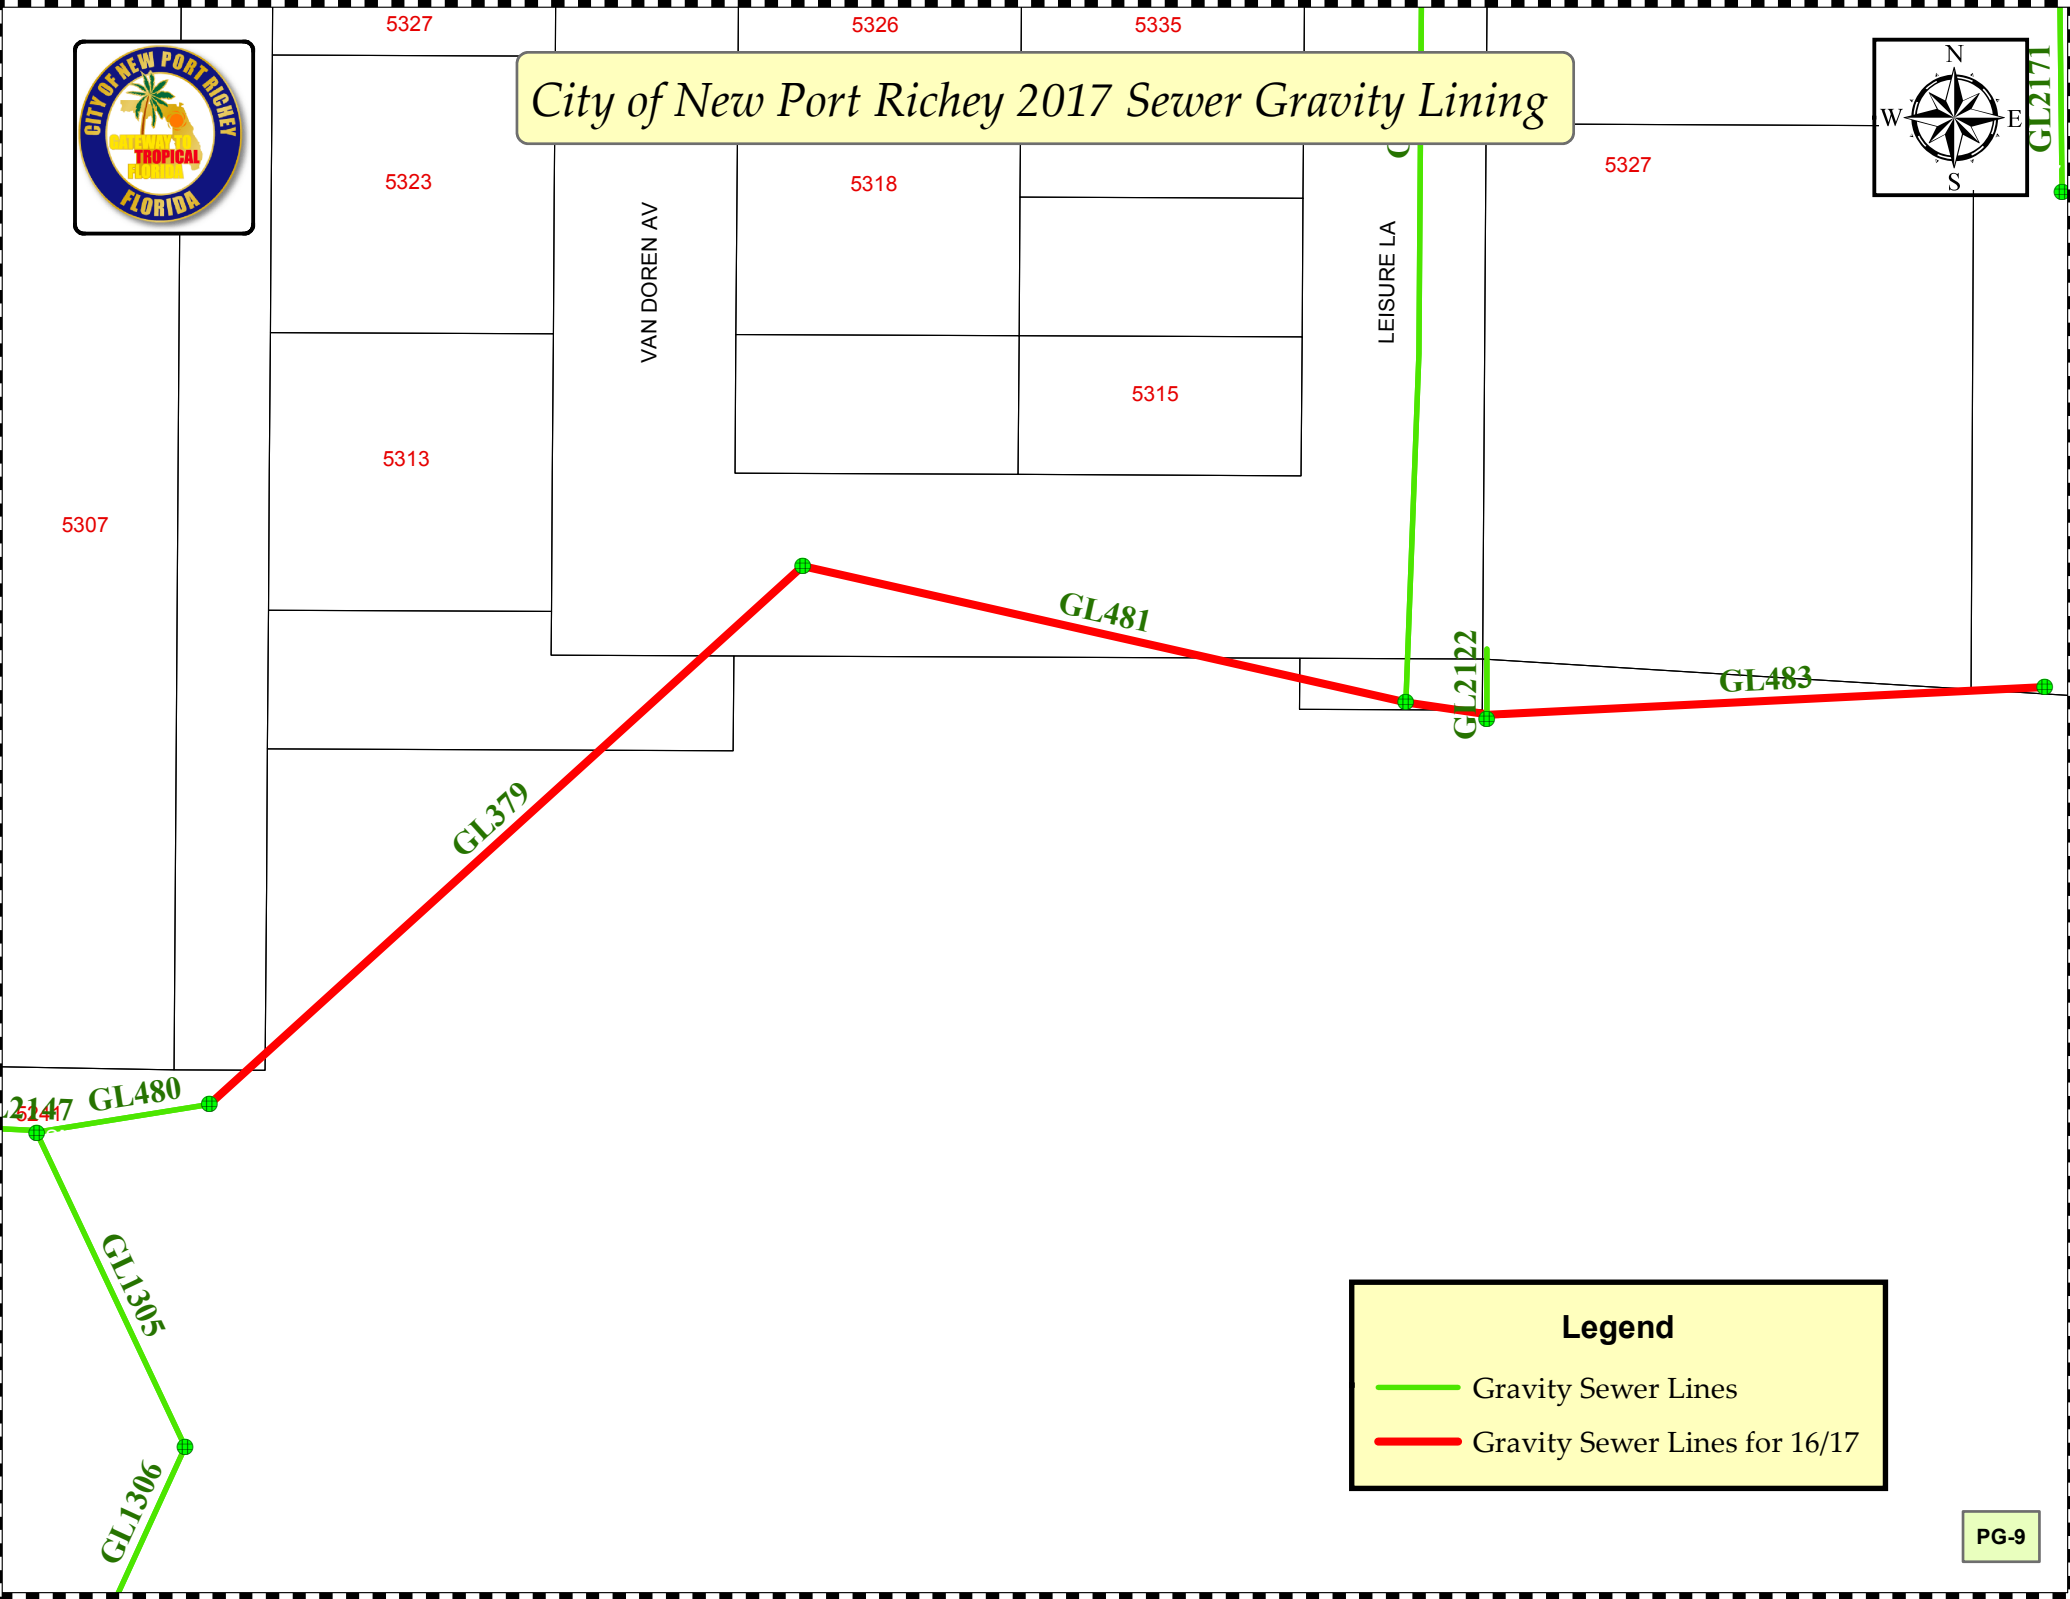

City of New Port Richey 2017 Sewer Gravity Lining

Legend

- Gravity Sewer Lines
- Gravity Sewer Lines for 16/17