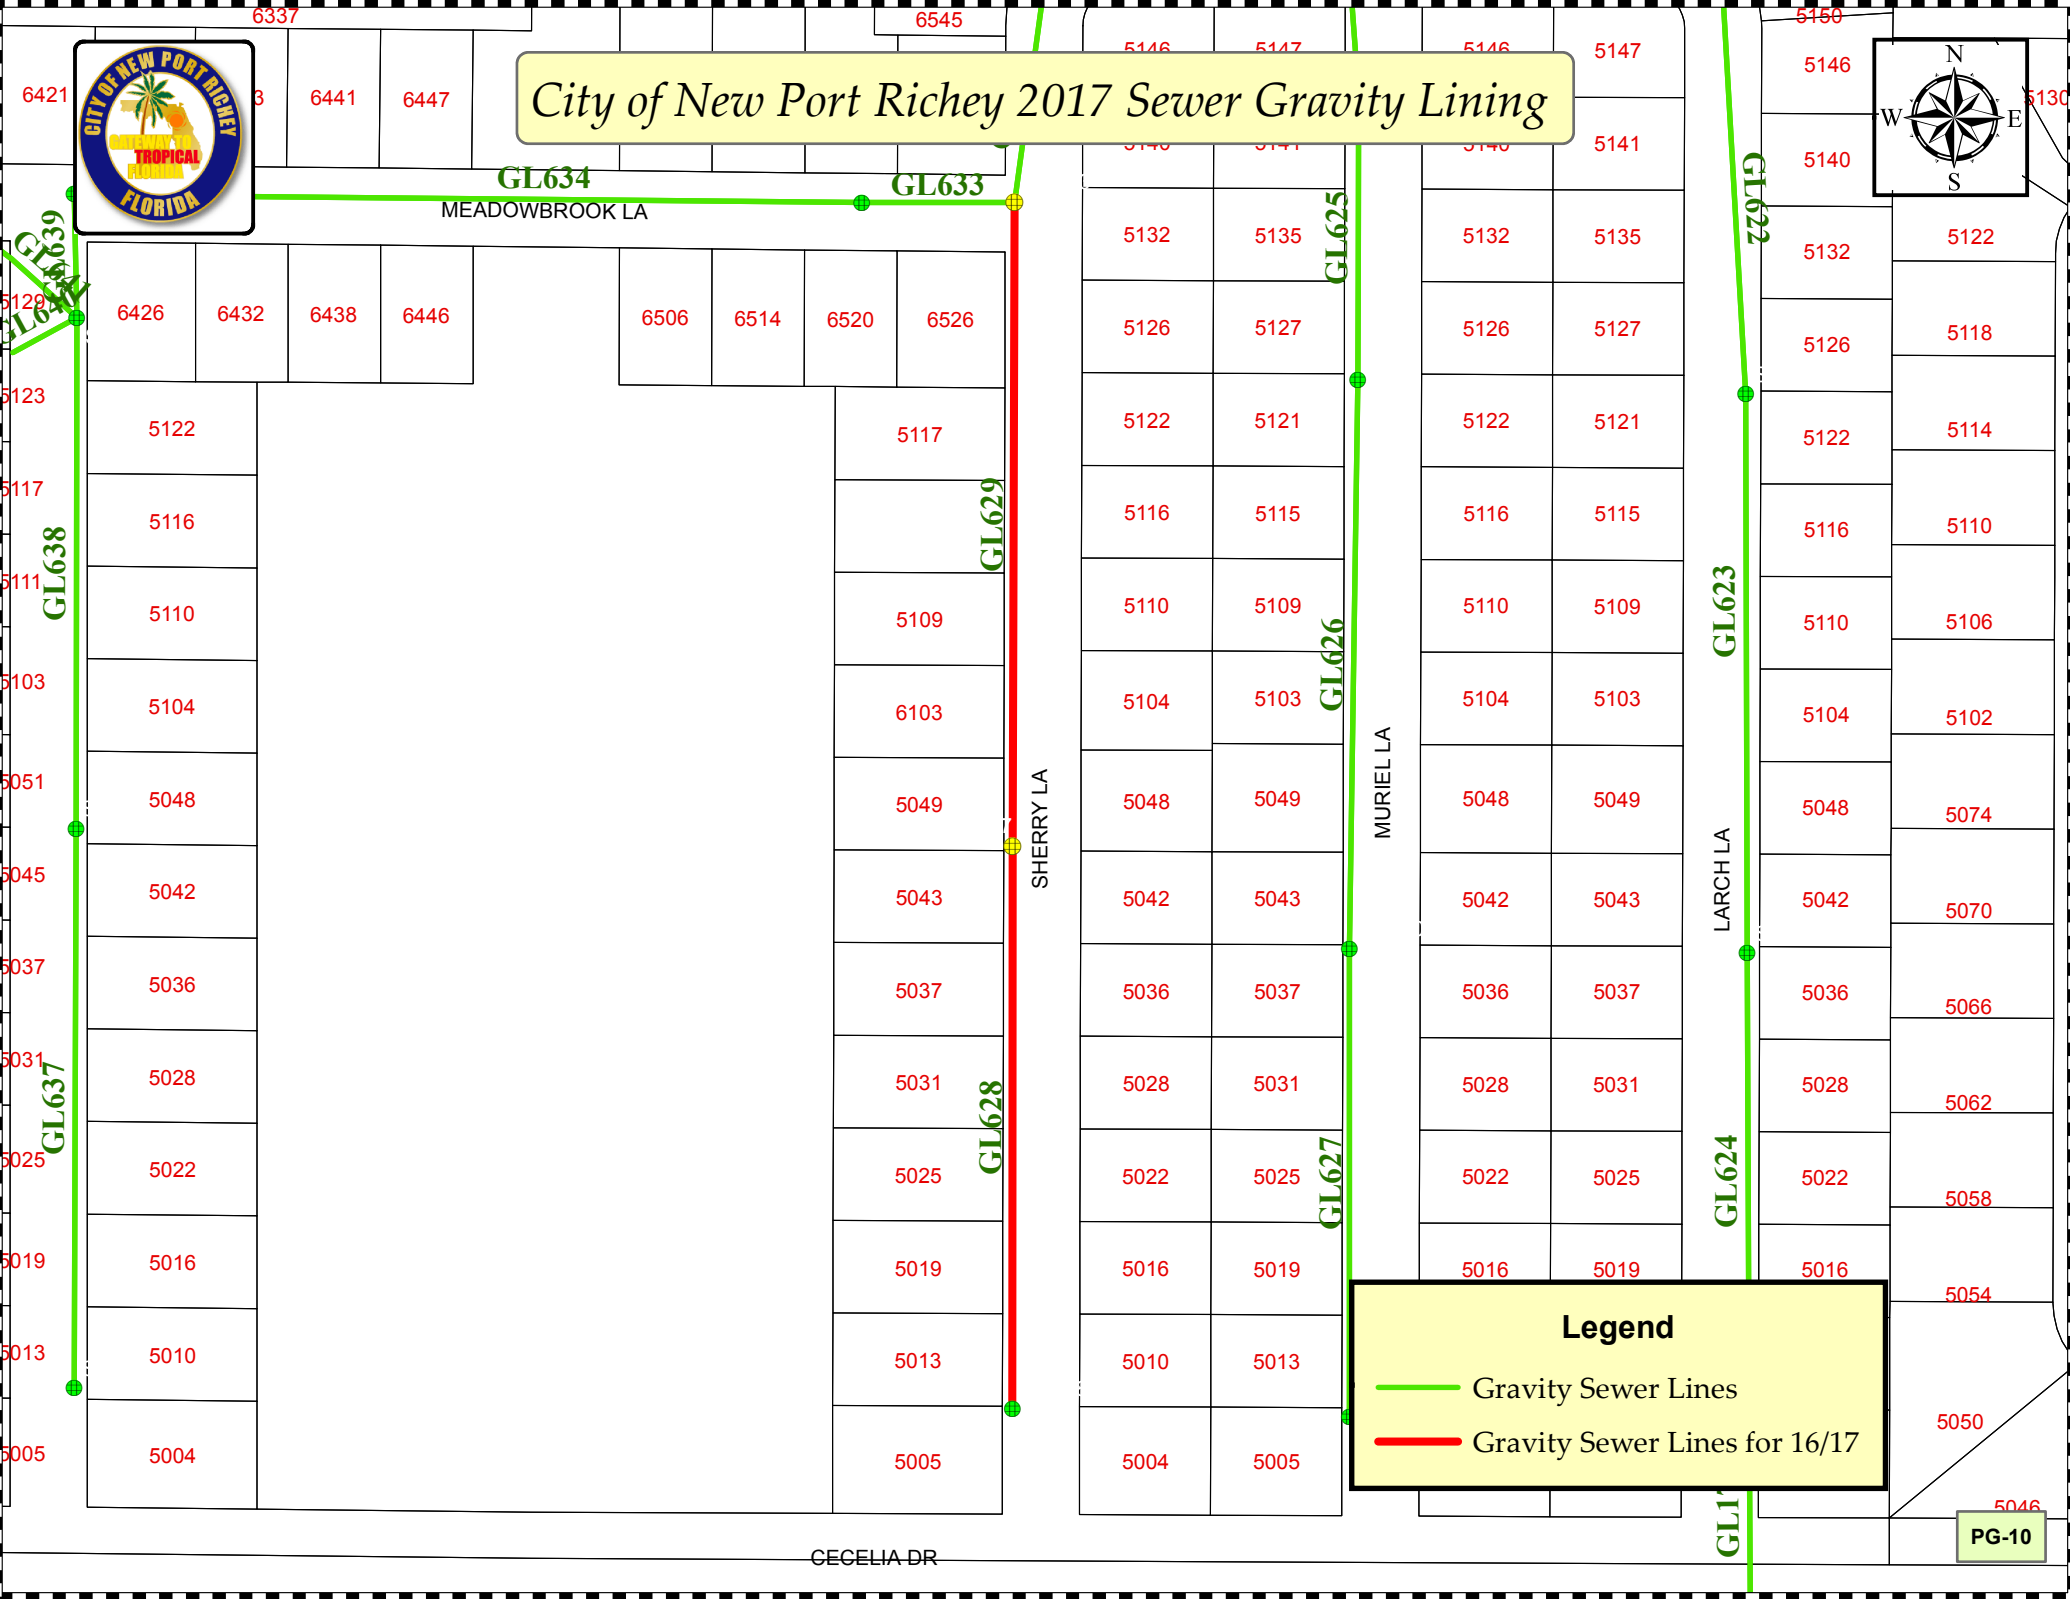

City of New Port Richey 2017 Sewer Gravity Lining

Legend

- Gravity Sewer Lines
- Gravity Sewer Lines for 16/17

City of New Port Richey 2017 Sewer Gravity Lining

Legend

- Gravity Sewer Lines
- Gravity Sewer Lines for 16/17