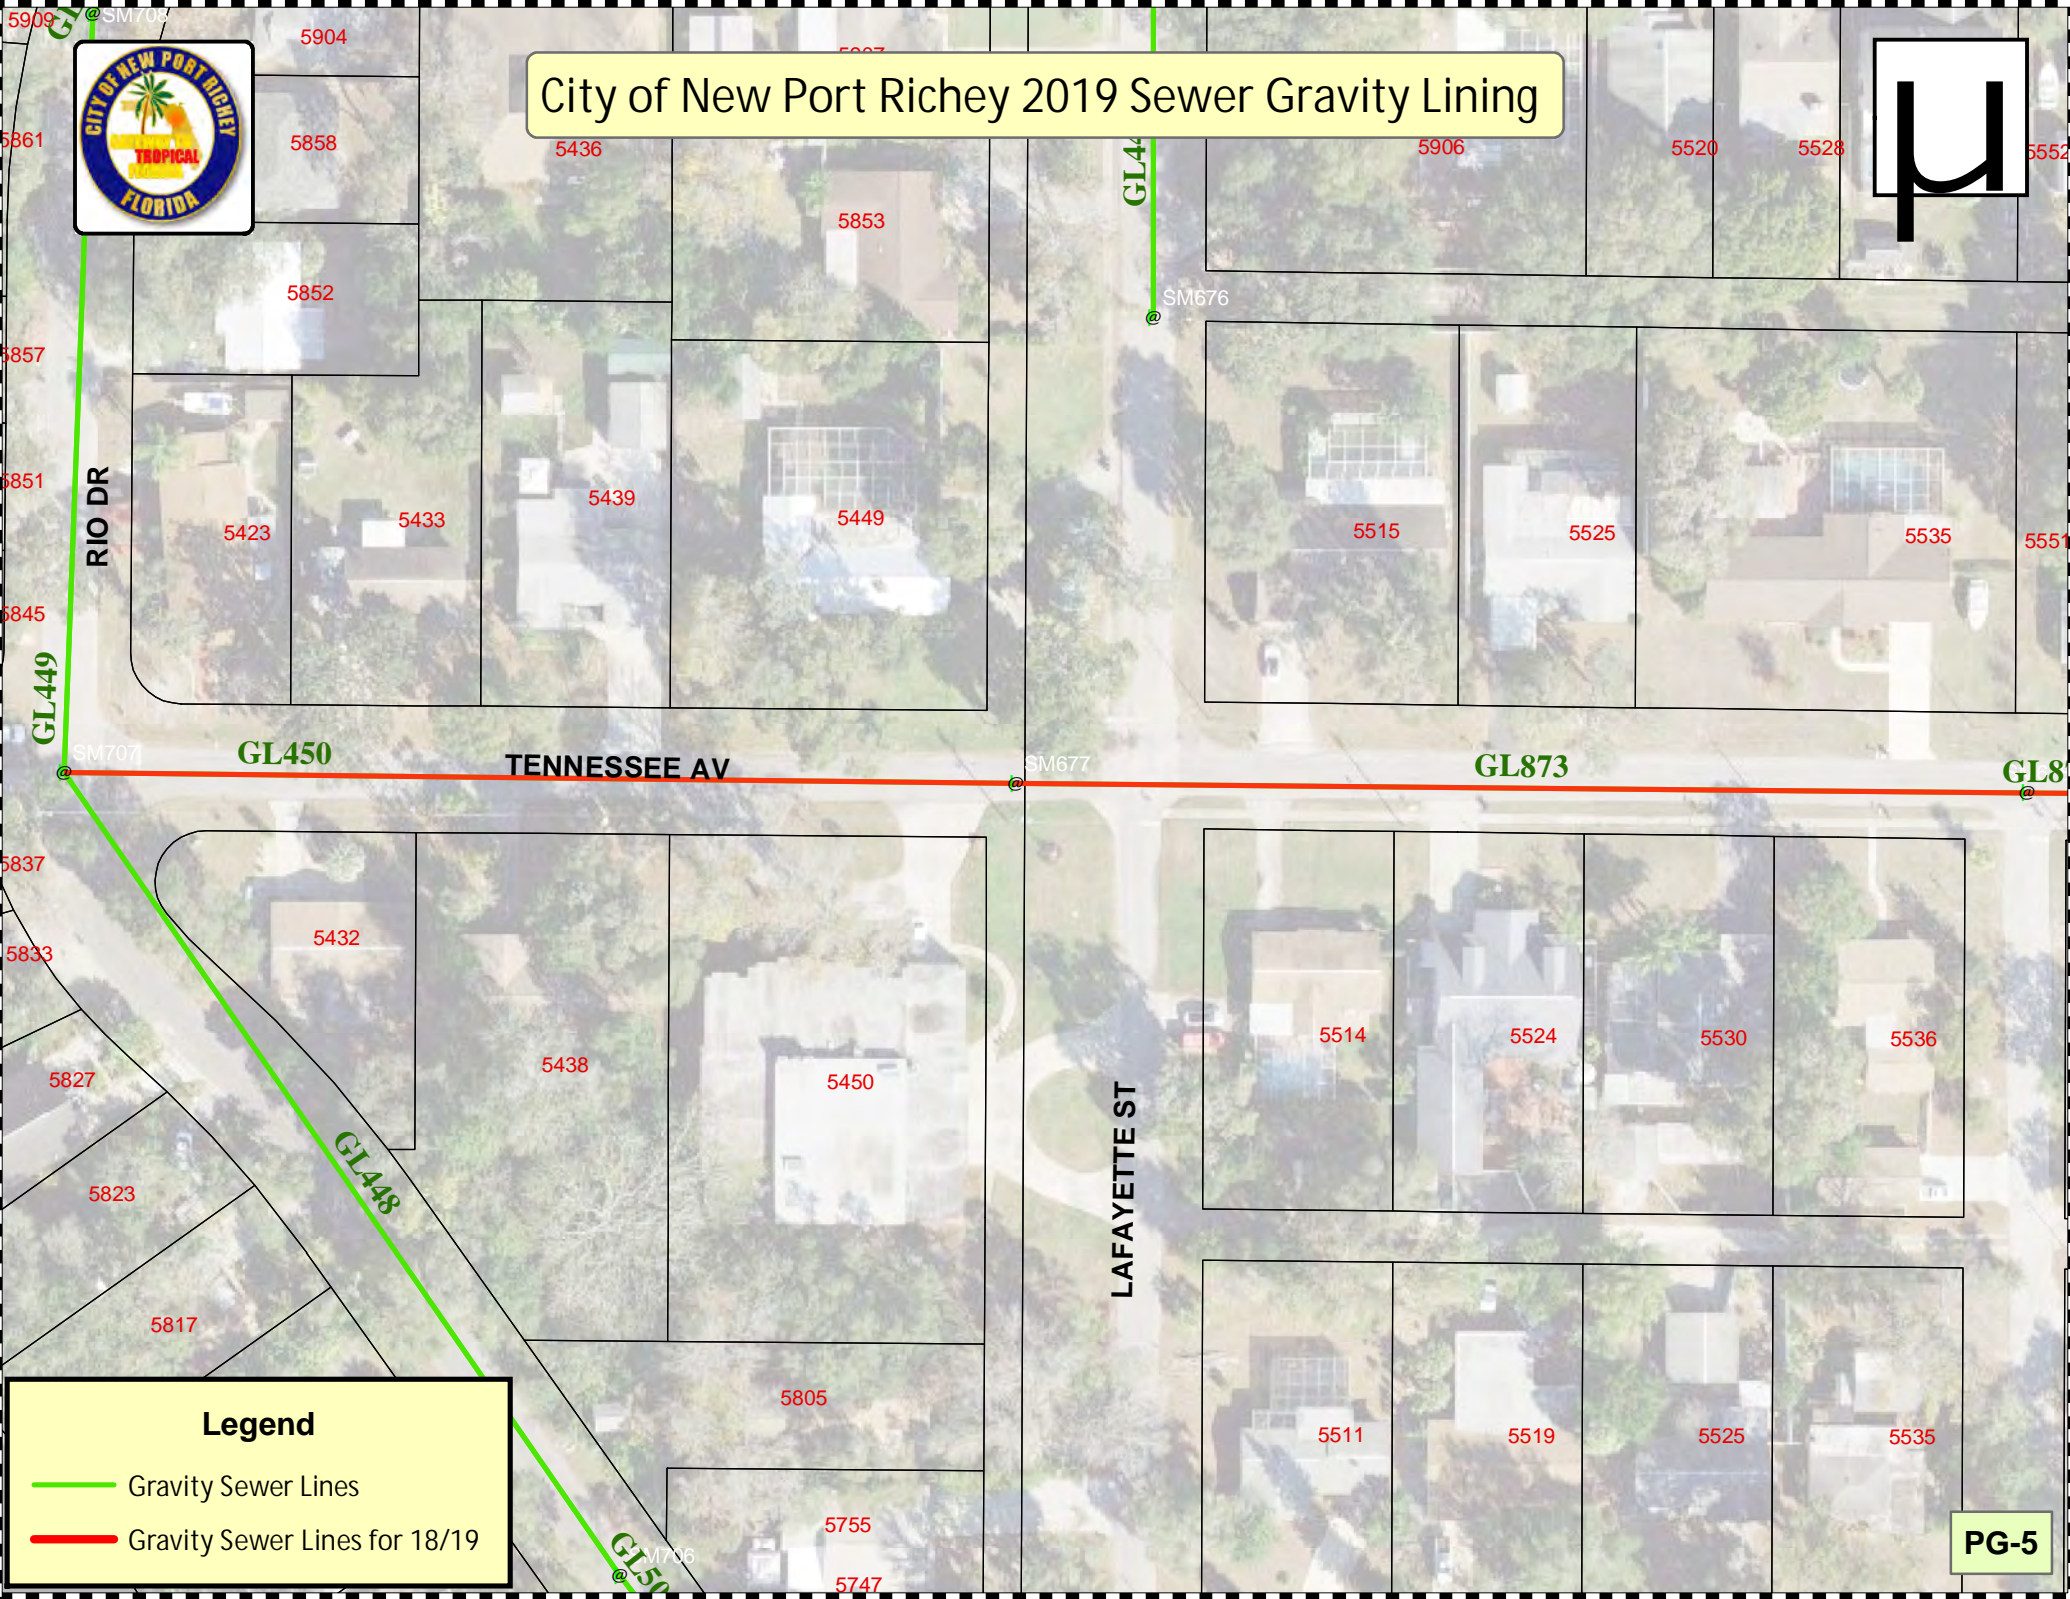

5618 5907

5636 5642 5648 5702

5909

5903

5639 5649 5703 5707 5845

City of New Port Richey 2019 Sewer Gravity Lining

Legend

- Gravity Sewer Lines
- Gravity Sewer Lines for 18/19