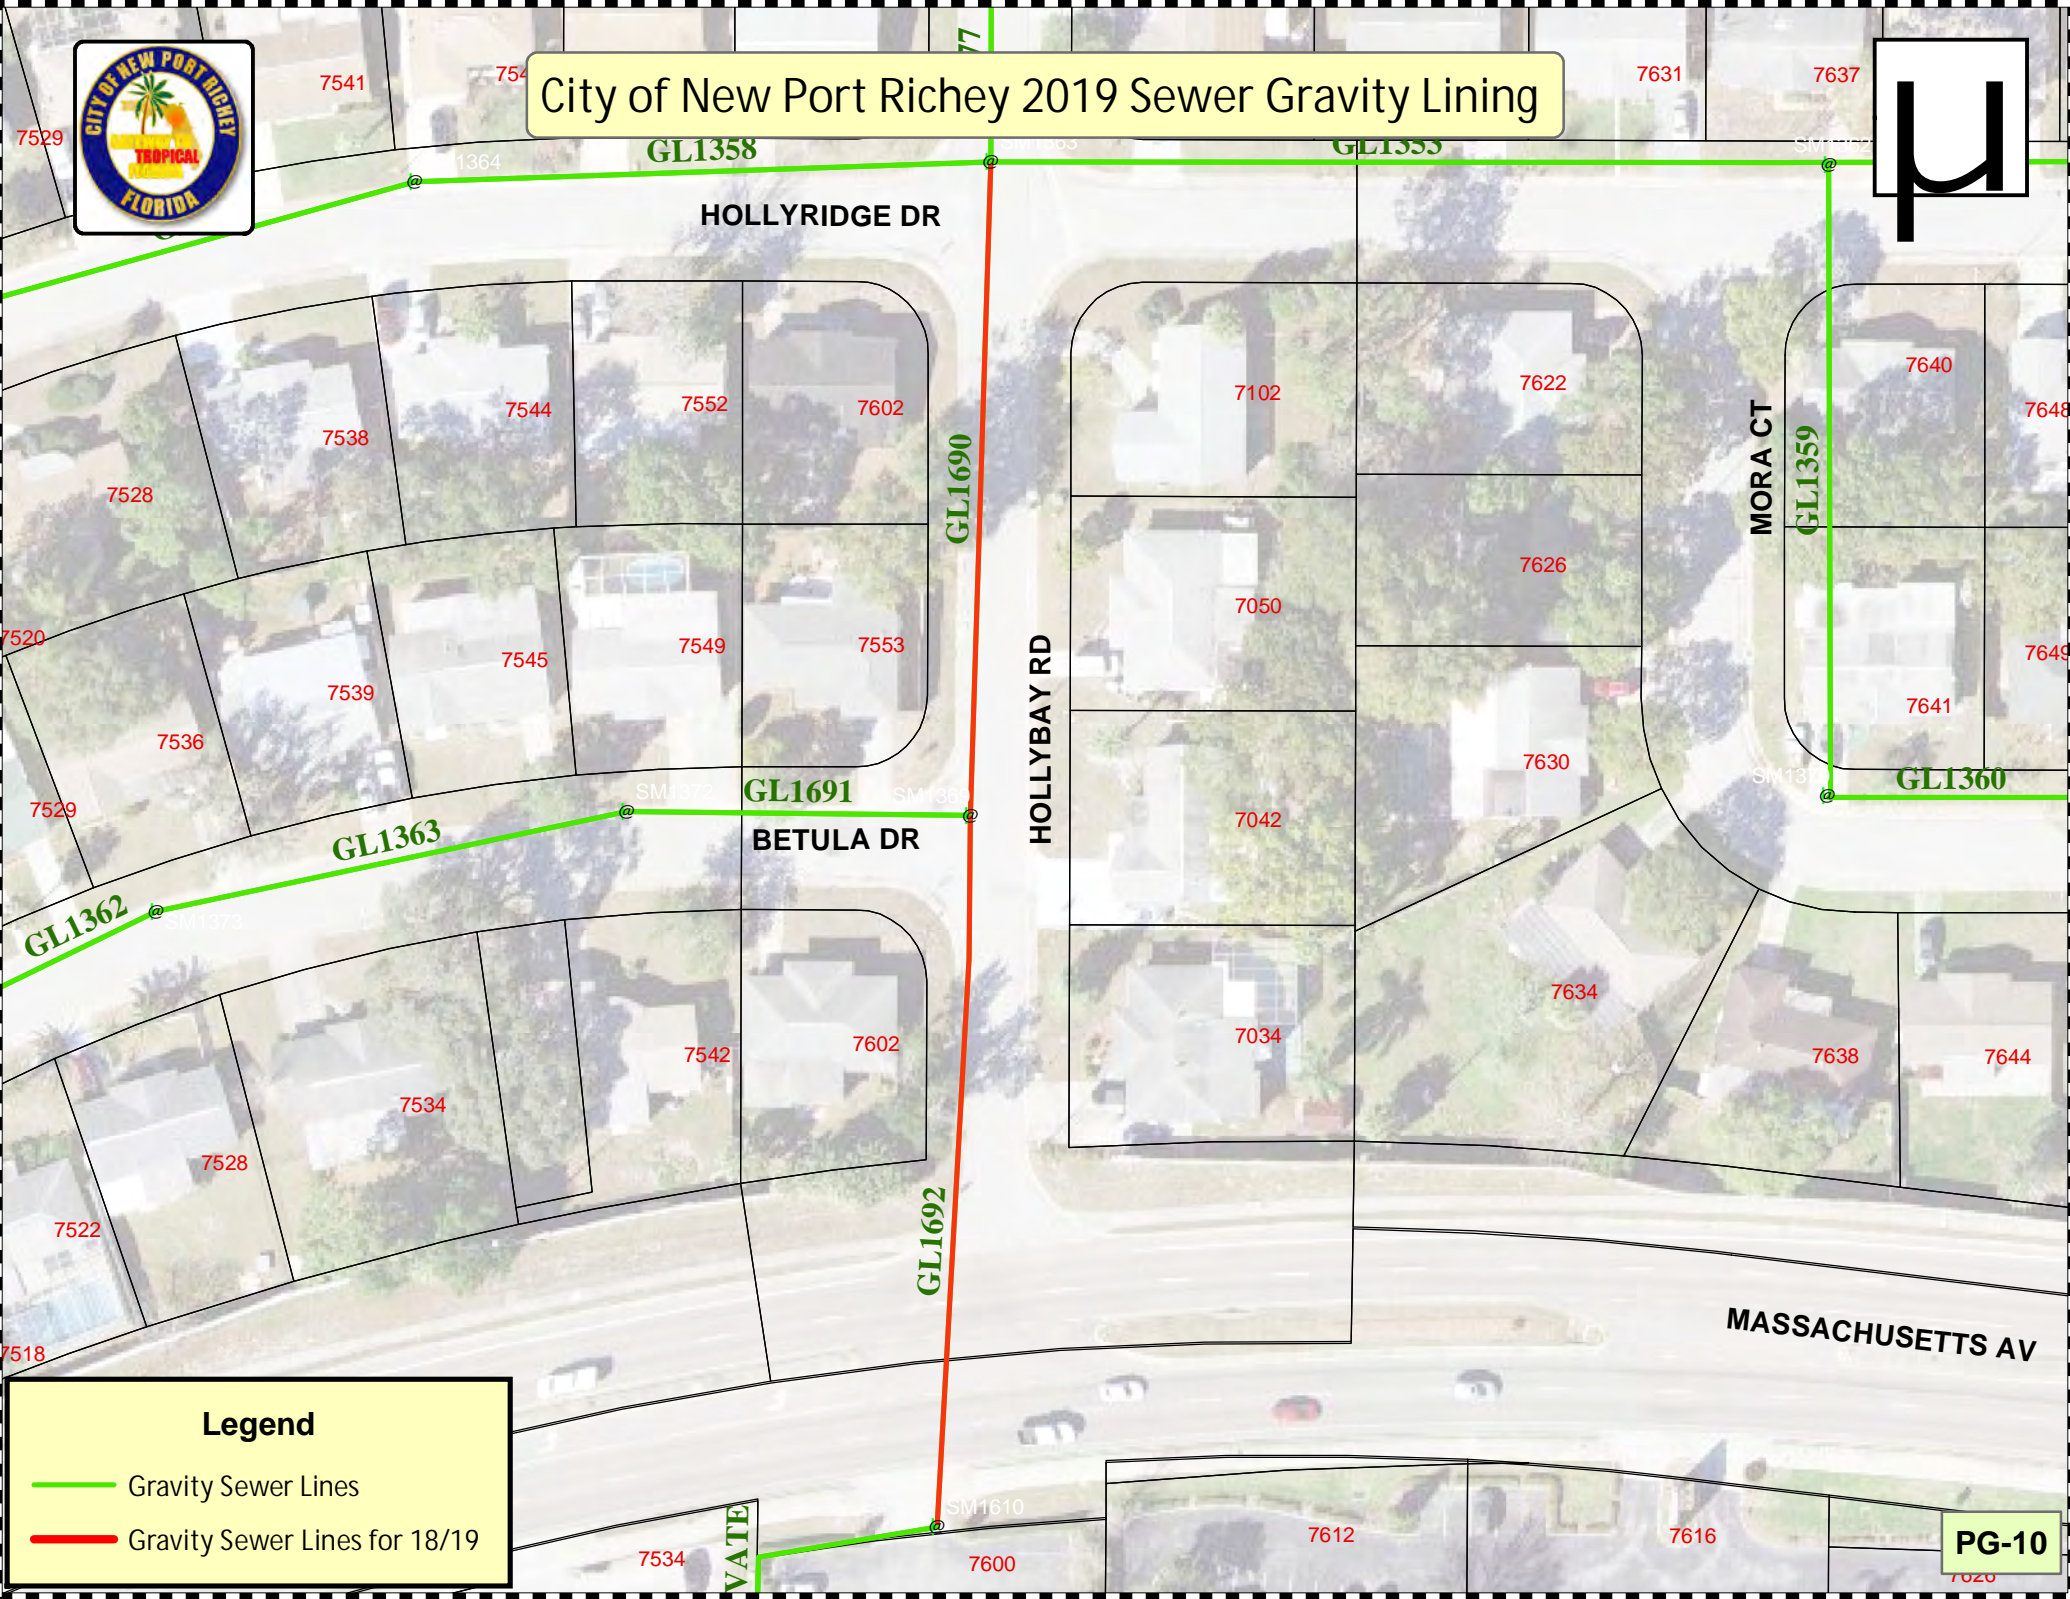

— Gravity Sewer Lines

— Gravity Sewer Lines for 18/19

City of New Port Richey 2019 Sewer Gravity Lining

Legend

- Gravity Sewer Lines
- Gravity Sewer Lines for 18/19

City of New Port Richey 2019 Sewer Gravity Lining

Legend

- Gravity Sewer Lines
- Gravity Sewer Lines for 18/19

City of New Port Richey 2019 Sewer Gravity Lining

Legend

- Gravity Sewer Lines
- Gravity Sewer Lines for 18/19