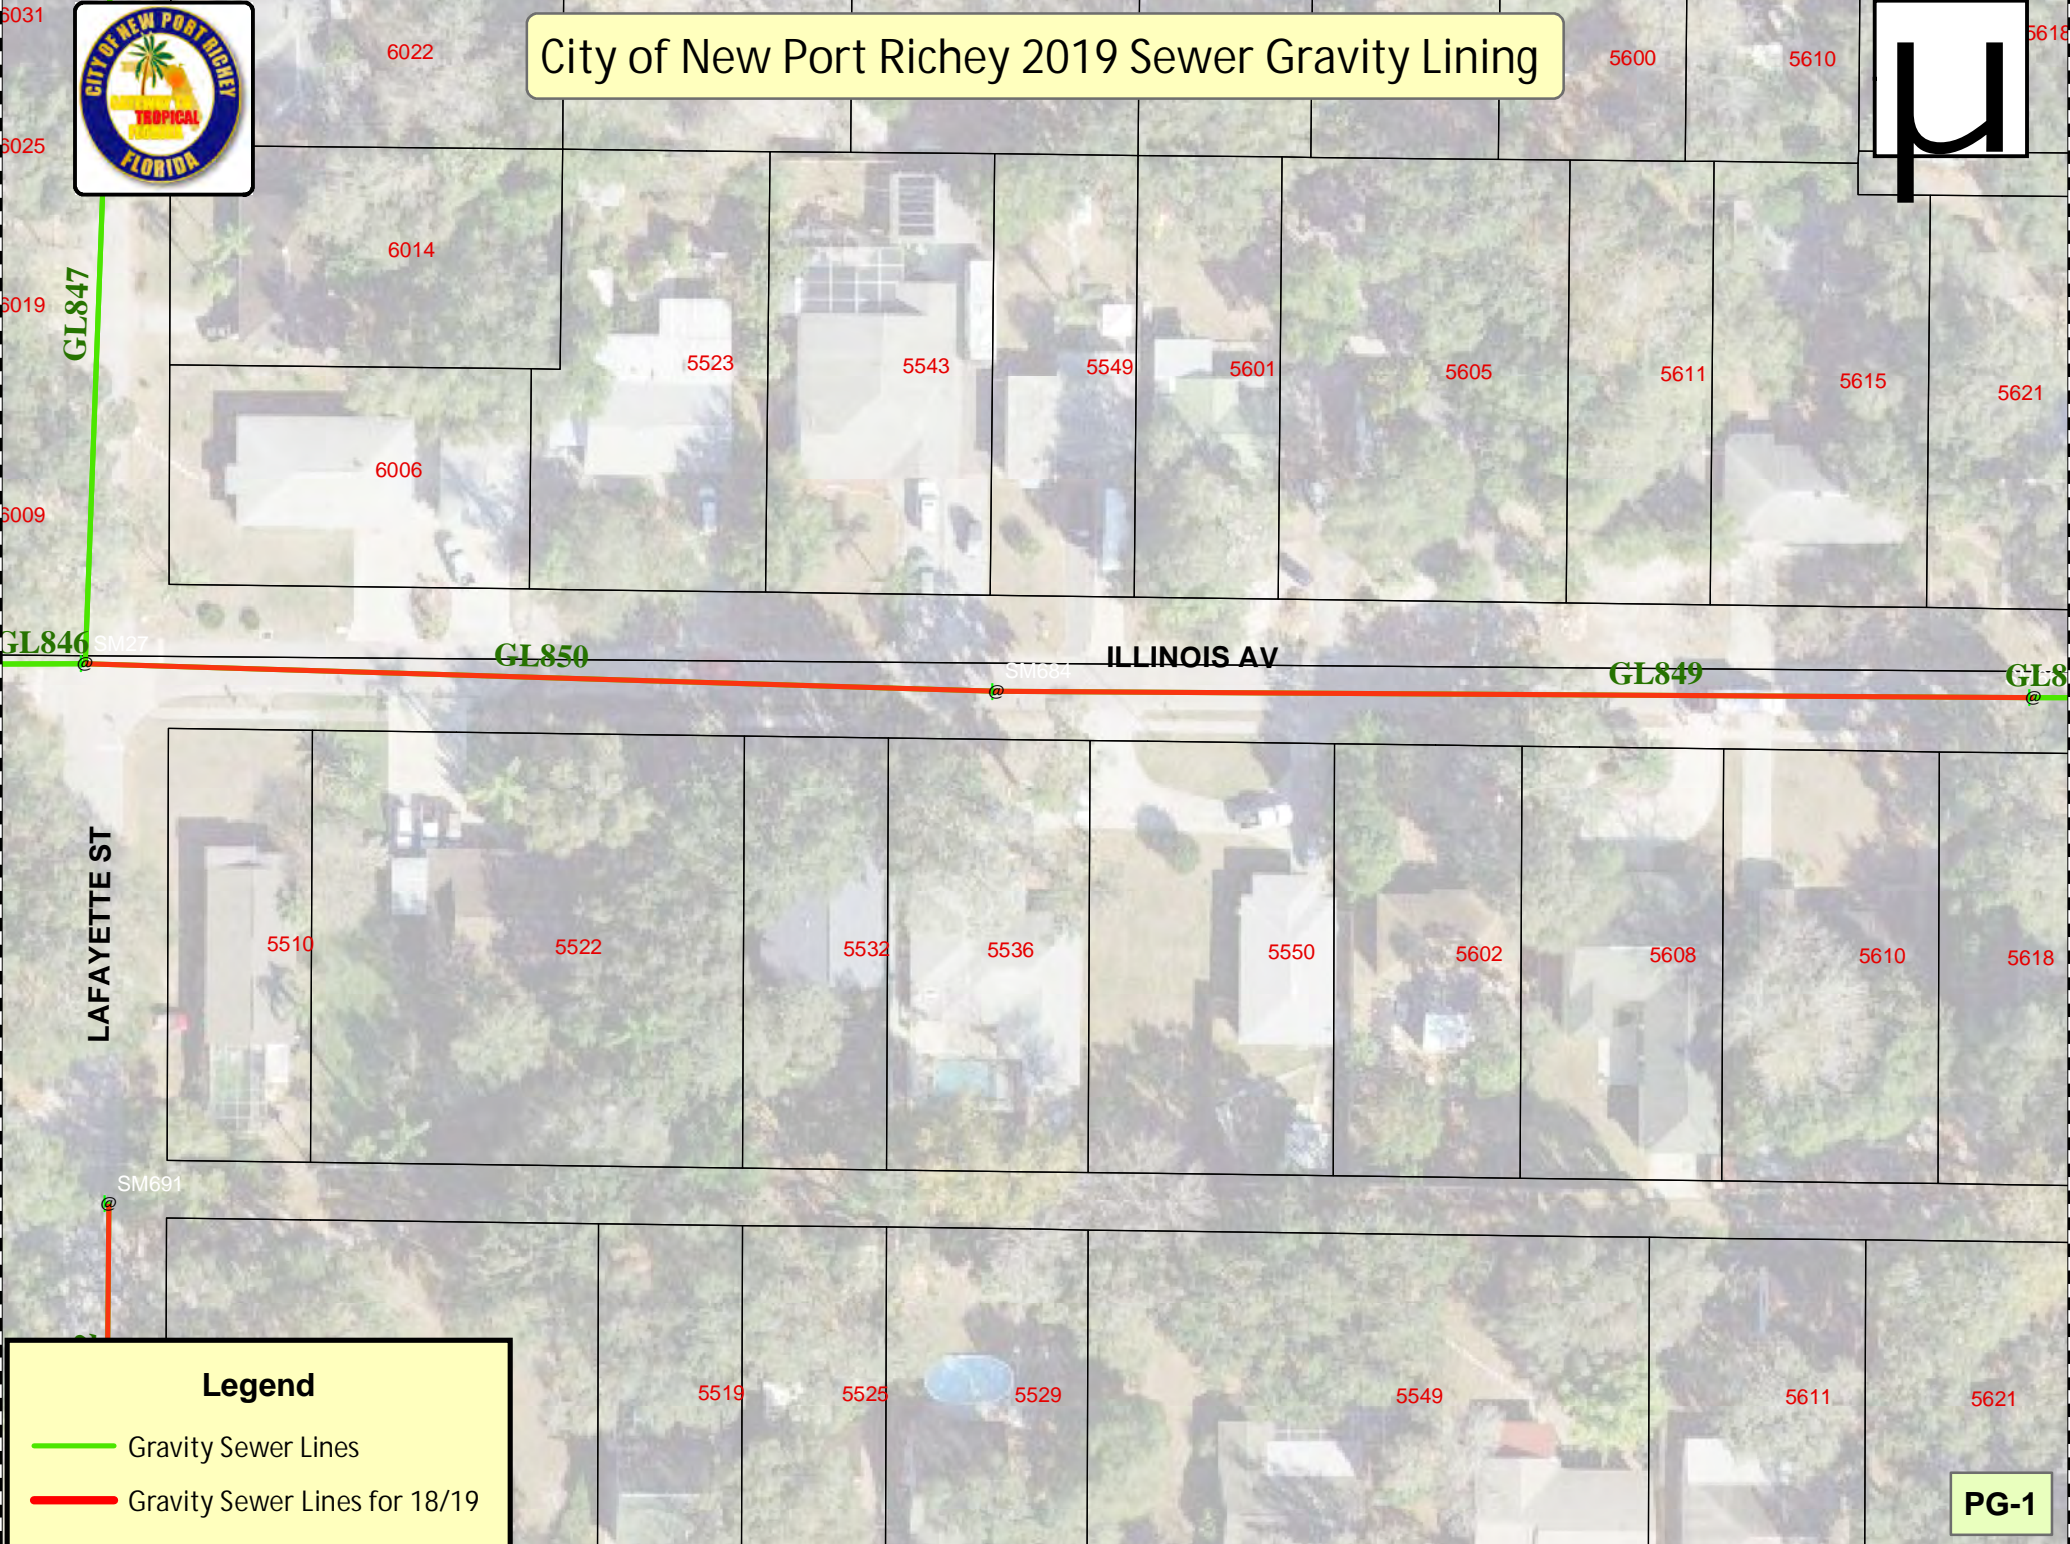

West Grand

Glengarry Park

Magnolia Valley

Oak Hills

East Madison

Legend

 Gravity Sewer Lines for 18/19

City of New Port Richey 2019 Sewer Gravity Lining

Legend

- Gravity Sewer Lines
- Gravity Sewer Lines for 18/19

City of New Port Richey 2019 Sewer Gravity Lining

LAFAYETTE ST

Legend

- Gravity Sewer Lines
- Gravity Sewer Lines for 18/19

City of New Port Richey 2019 Sewer Gravity Lining