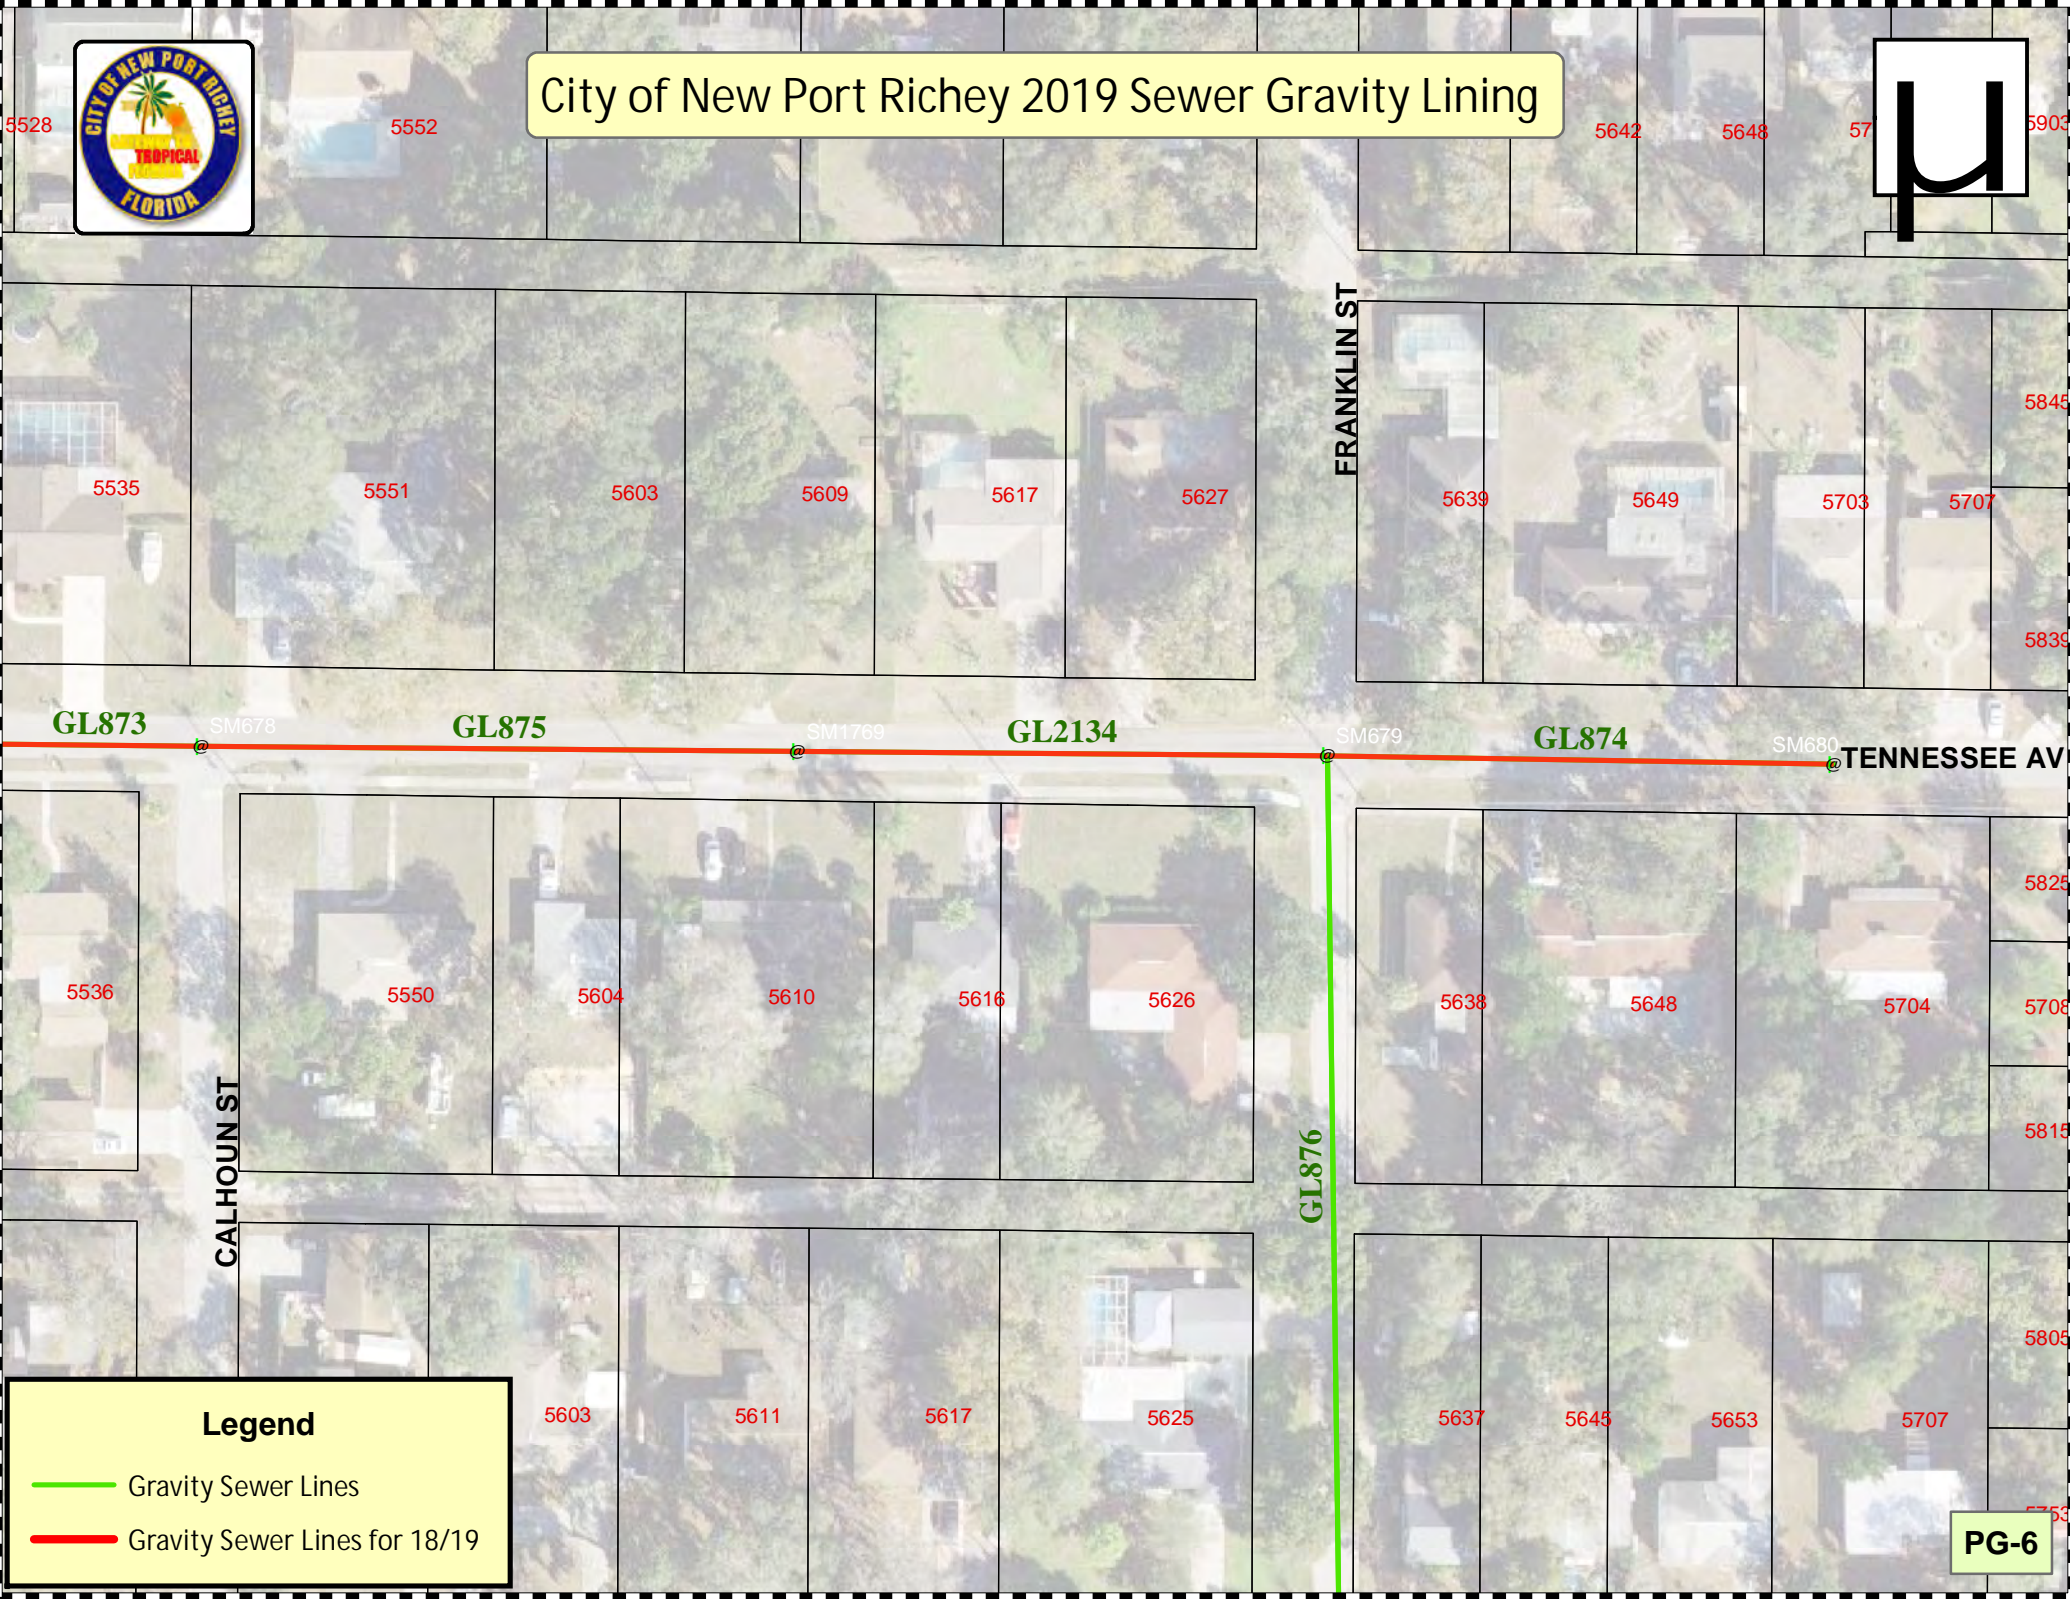

City of New Port Richey 2019 Sewer Gravity Lining

Legend

- Gravity Sewer Lines
- Gravity Sewer Lines for 18/19