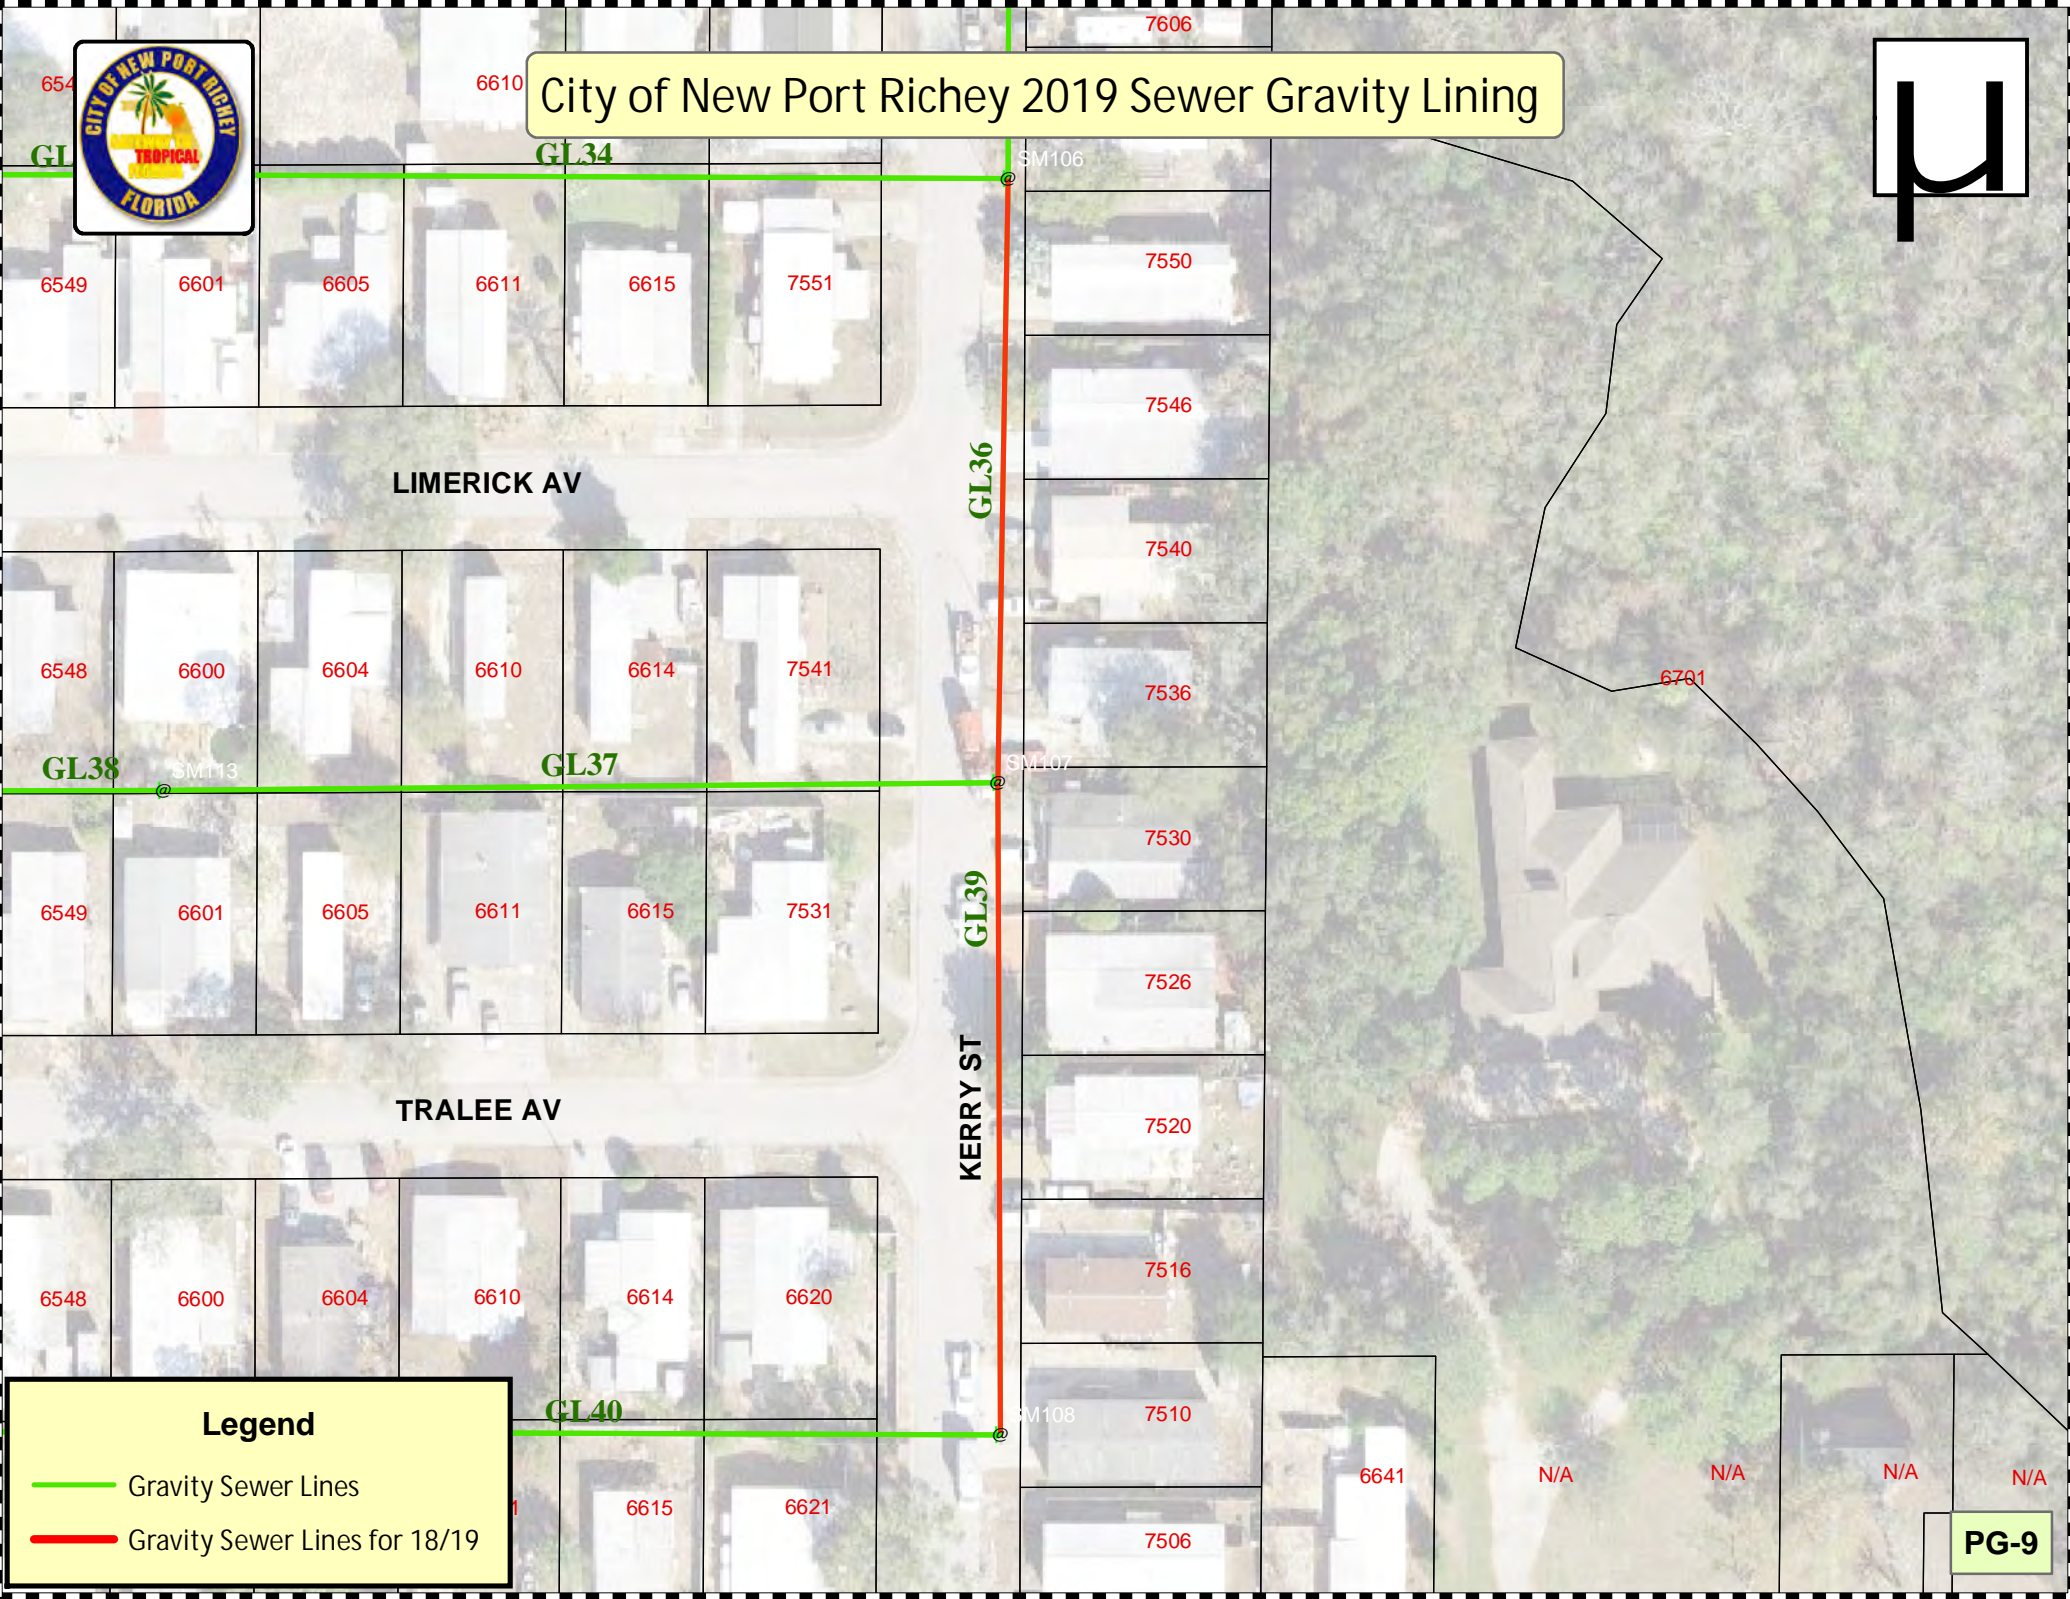

— Gravity Sewer Lines

— Gravity Sewer Lines for 18/19

City of New Port Richey 2019 Sewer Gravity Lining

Legend

- Gravity Sewer Lines
- Gravity Sewer Lines for 18/19

City of New Port Richey 2019 Sewer Gravity Lining

Legend

- Gravity Sewer Lines
- Gravity Sewer Lines for 18/19

City of New Port Richey 2019 Sewer Gravity Lining

Legend

- Gravity Sewer Lines
- Gravity Sewer Lines for 18/19