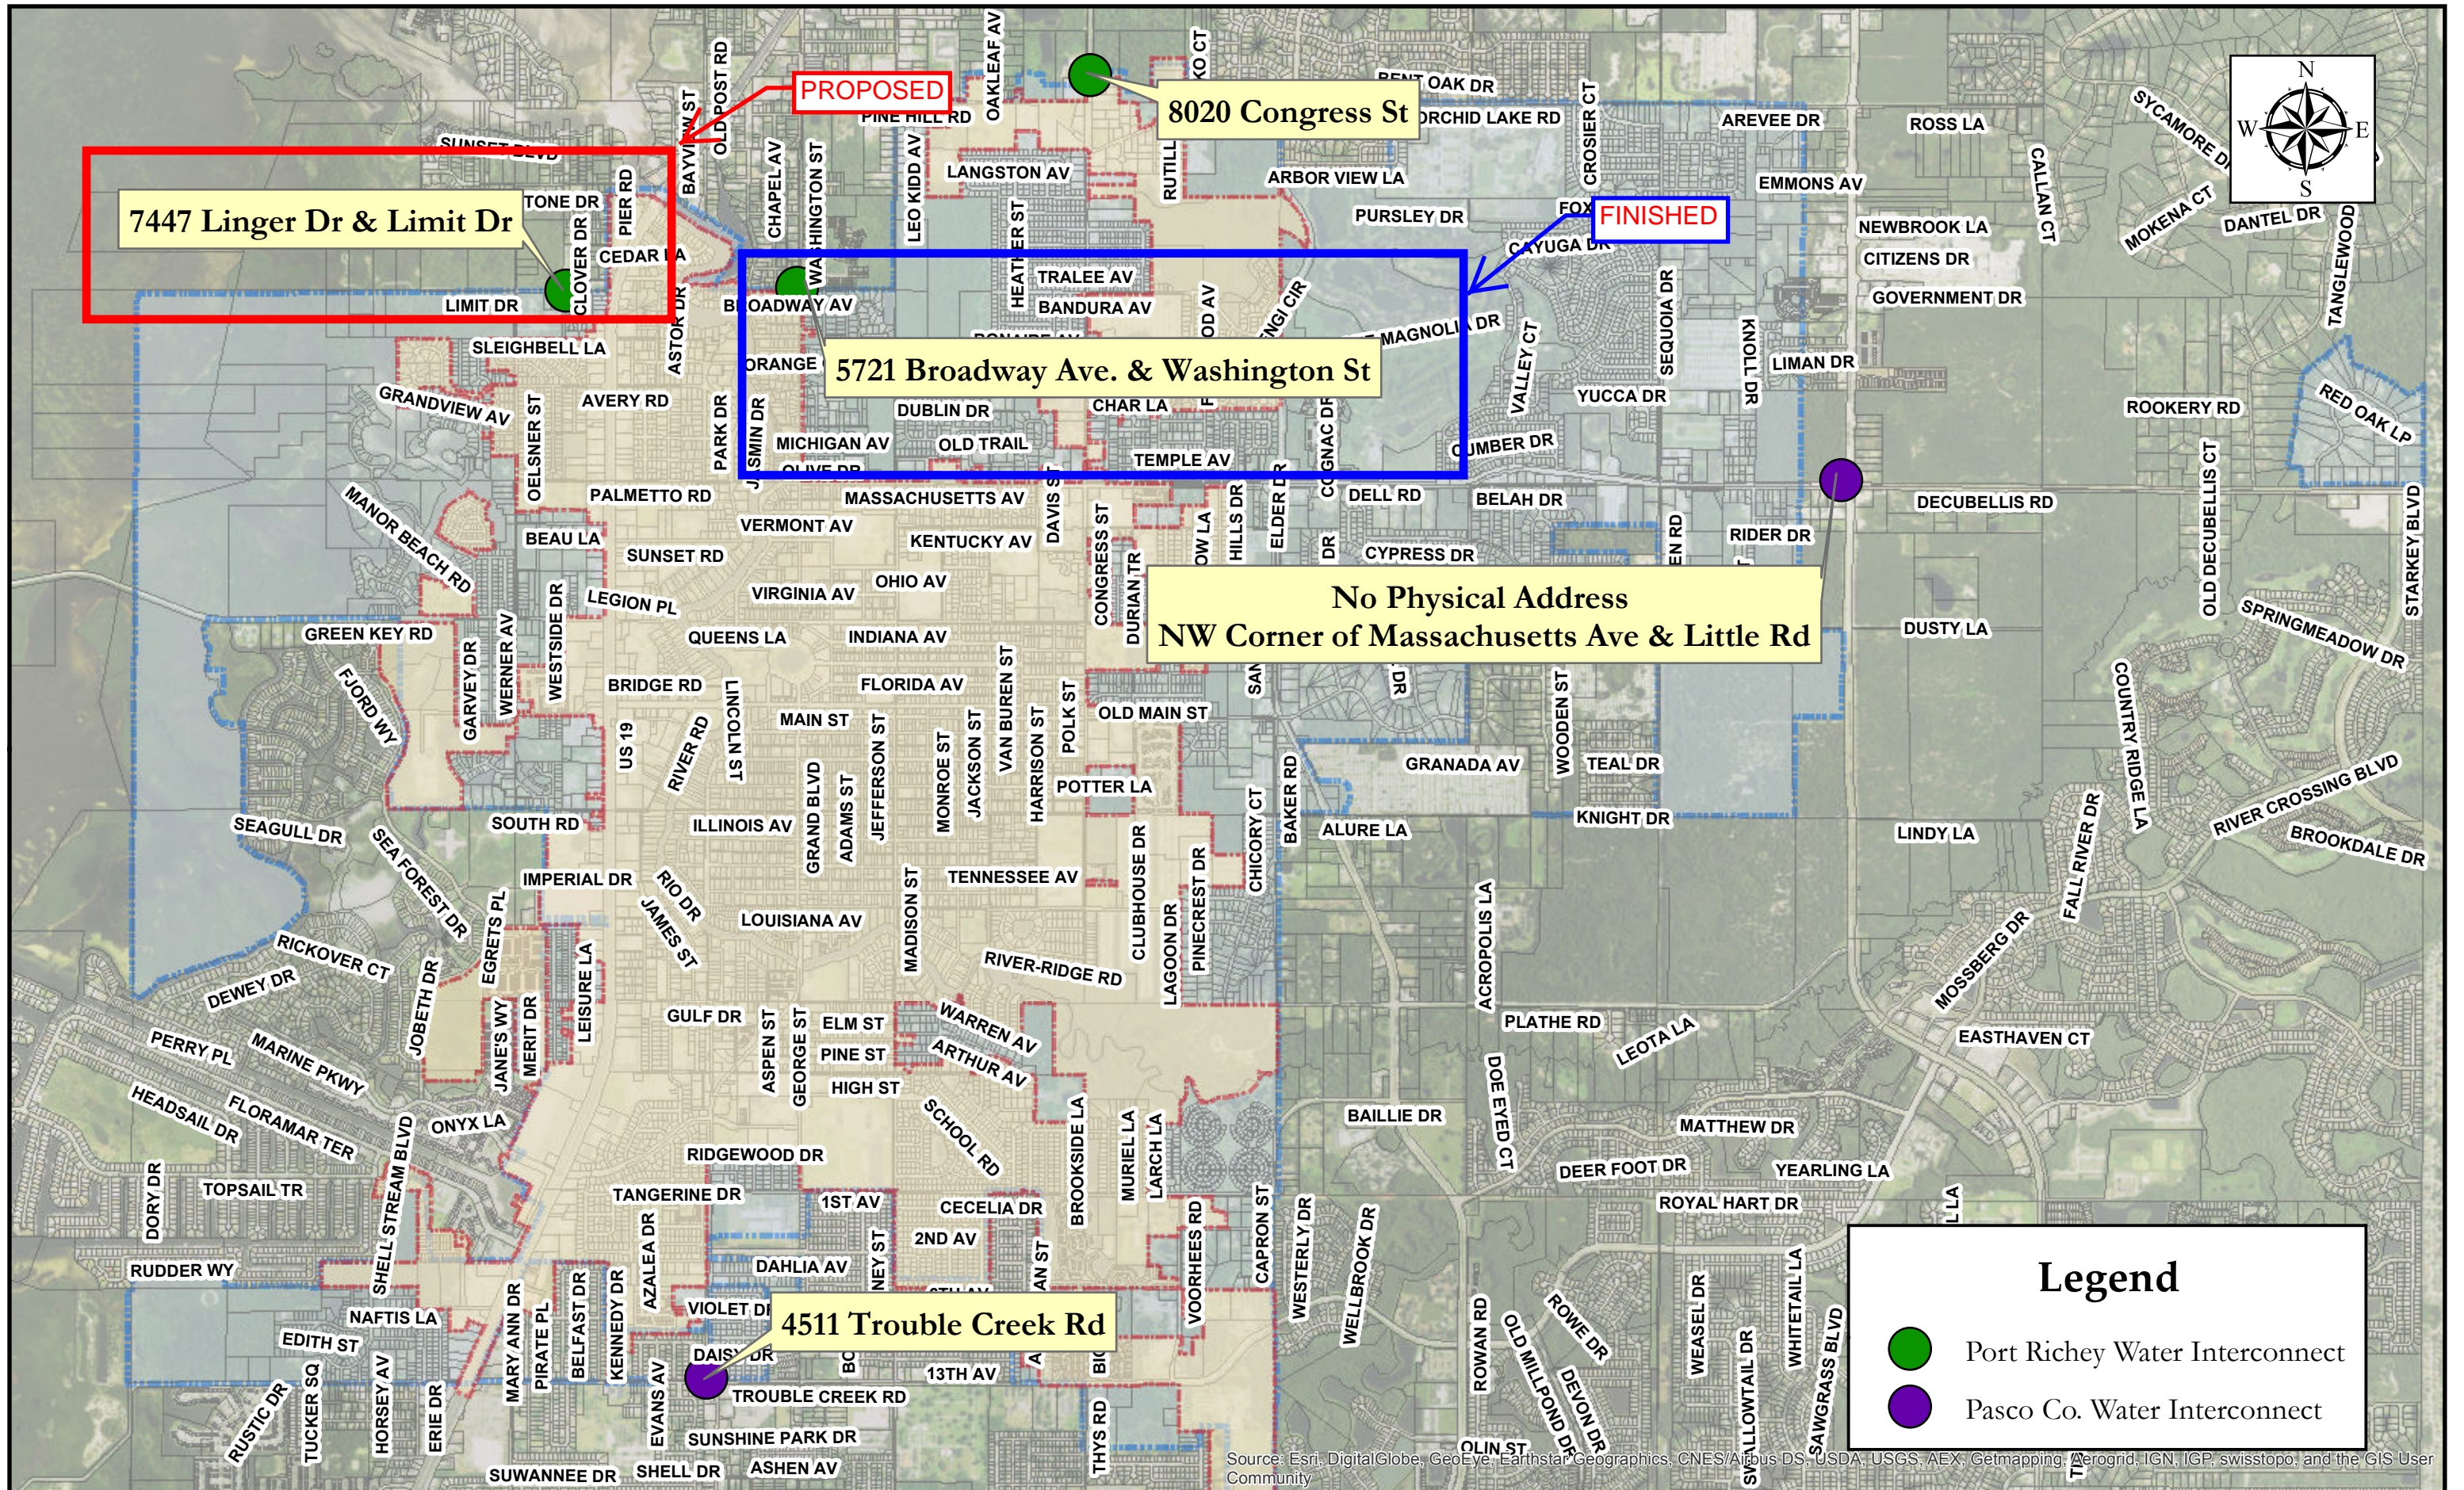

Potable Water Interconnects

Source: Esri, DigitalGlobe, GeoEye, Earthstar Geographics, CNES/Airbus DS, USDA, USGS, AEX, Getmapping, Aerogrid, IGN, IGP, swisstopo, and the GIS User Community