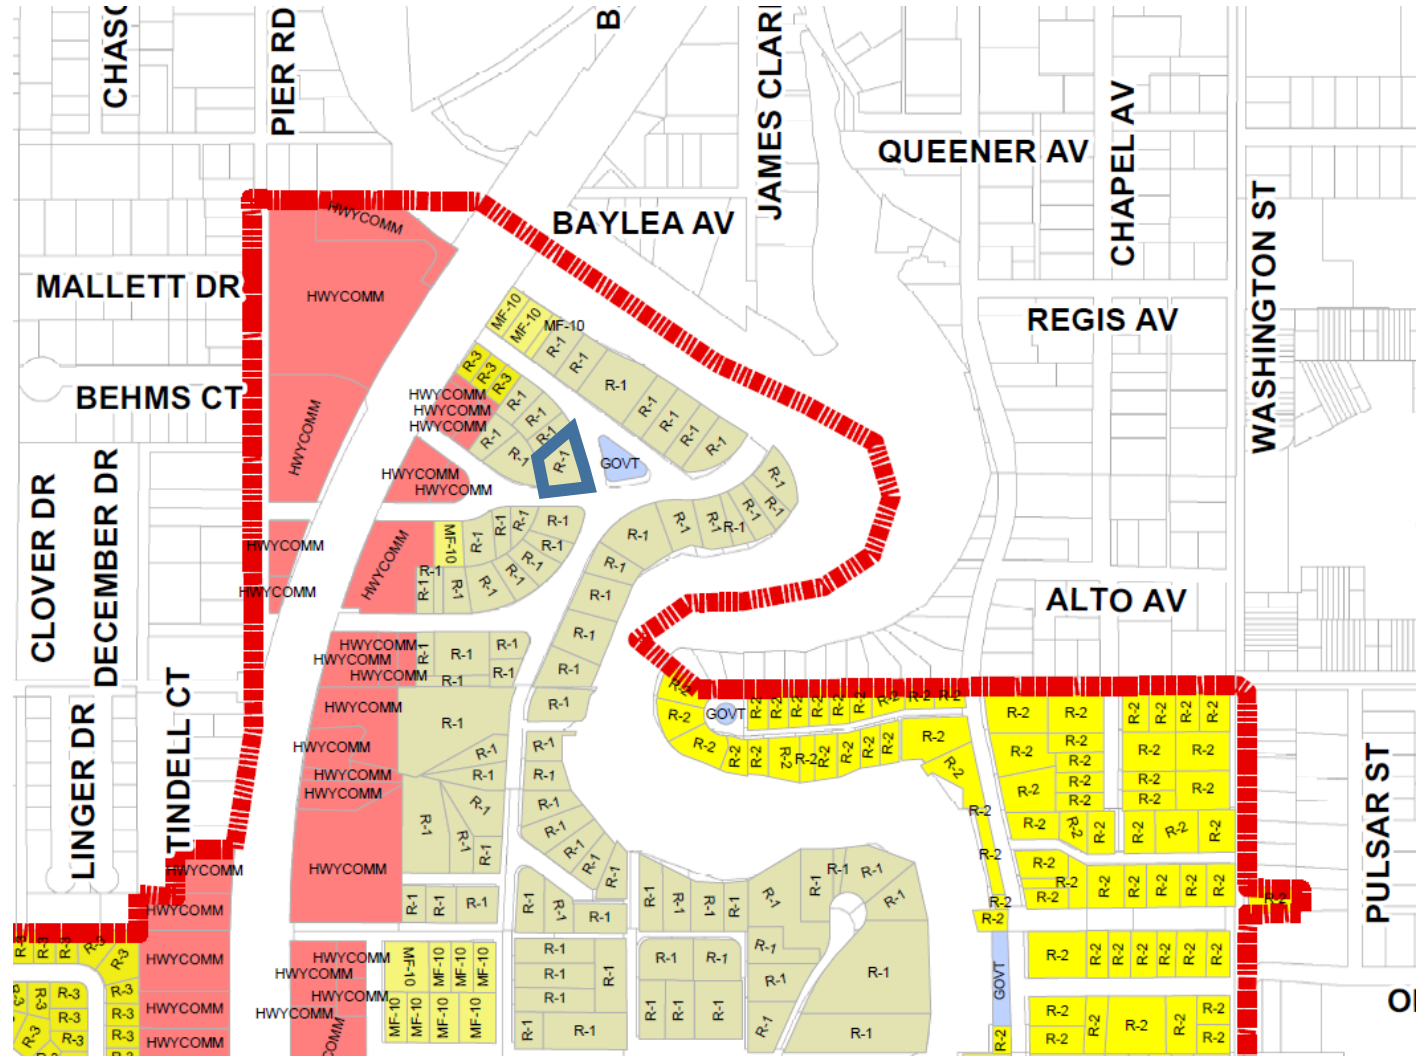

Zoning Map – 5406 Cotee River Drive

Future Land Use Map – 5406 Cotee River Drive