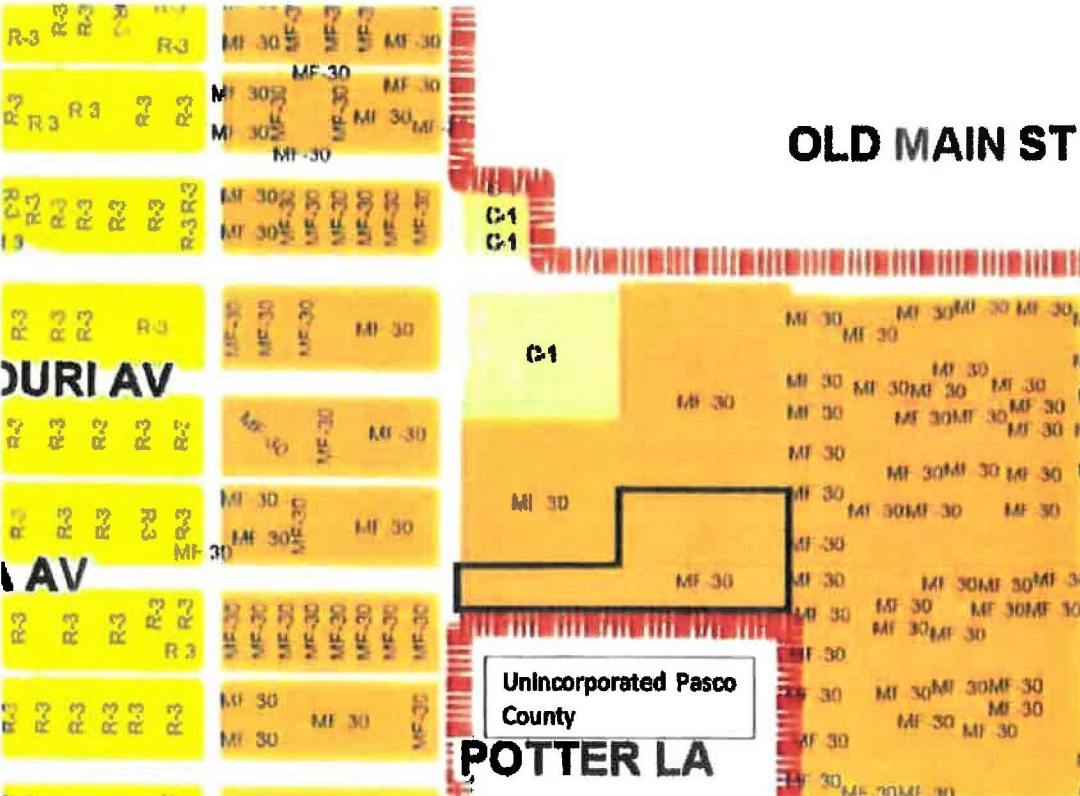

City of New Port Richey – Zoning Map

**Unincorporated Pasco
County**