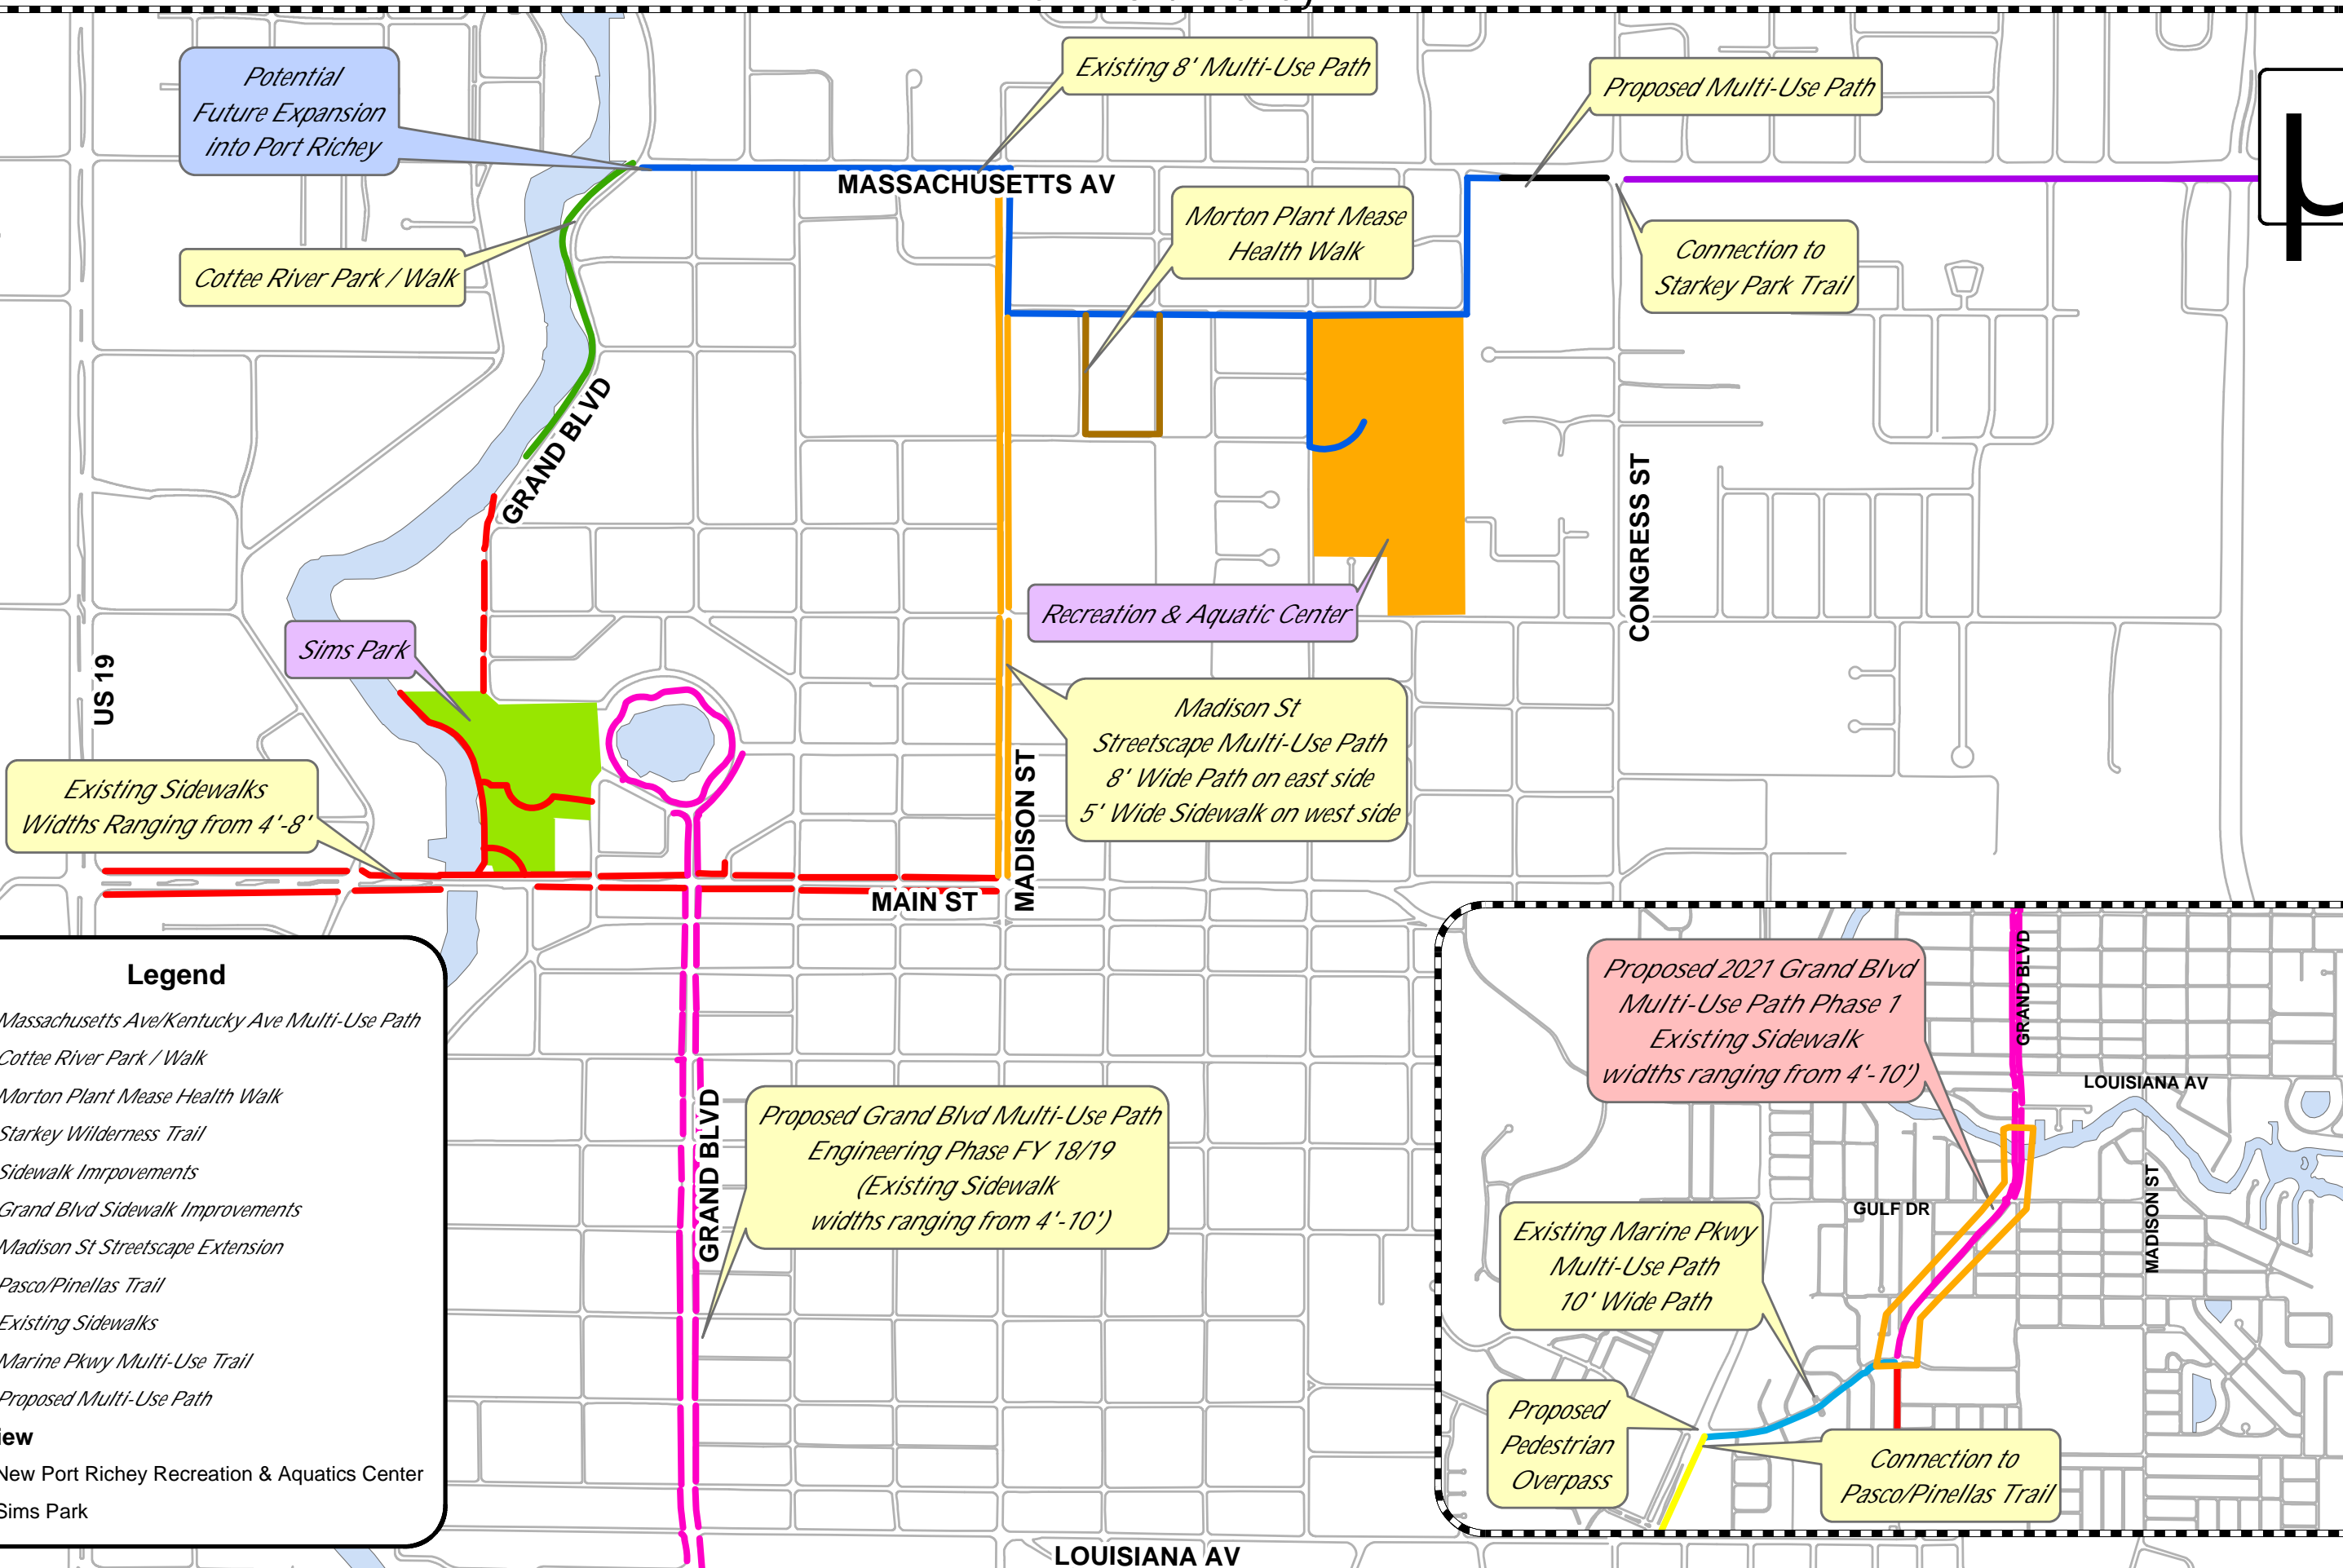

# Proposed Multi-Use Path & Destination Connection

## New Port Richey

**Legend**

- Massachusetts Ave/Kentucky Ave Multi-Use Path
- Cottee River Park / Walk
- Morton Plant Mease Health Walk
- Starkey Wilderness Trail
- Sidewalk Improvements
- Grand Blvd Sidewalk Improvements
- Madison St Streetscape Extension
- Pasco/Pinellas Trail
- Existing Sidewalks
- Marine Pkwy Multi-Use Trail
- Proposed Multi-Use Path

**Overview**

- New Port Richey Recreation & Aquatics Center
- Sims Park