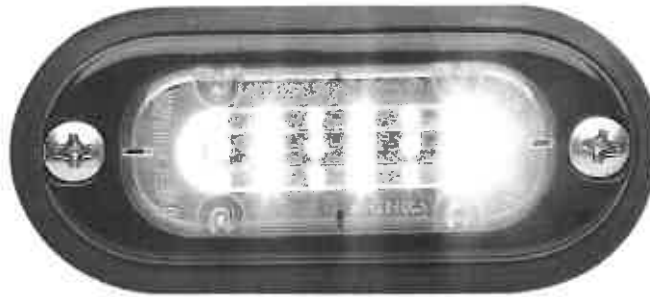

800-222-6047

Whelen Duo Ion Mini T-Series Linear Super LED Lighthouse

List Price: ~~$123.74~~

Price: $98.99

Item #: TLMIZE

Qualifies for **Free Shipping**
with $199 minimum order

Description

The Whelen ION Mini T-Series provides high performance warning or illumination and features a sleek and low profile design, with a depth of only 1/2 ". The DUO color models have a 69 Scan-Lock Flash Pattern which will synchronize to other Whelen sync products.

Features

- SAE Class 1 Certified (single color only)
- Linear Super-LED optics
- Hard-coated lenses minimize environmental damage from sand, sun, salt, and road chemicals
- Easily surface mounts with two screws
- Includes Black flange and a 4-wire 6" pigtail
- Rated IP67 for dust and water resistance
- 12 VDC
- Single color amp draw - 0.4 amps (peak) / 0.16 amps (avg)
- DUO color amp draw - 0.2 amps per color (peak) / 0.08 amps per color (avg)
- Dimensions: 1.50" H x .50" D x 3.34" L
- Five year warranty

Brochures

Literature that describes this product:

TLSERIES PDF file, 737.25 KB