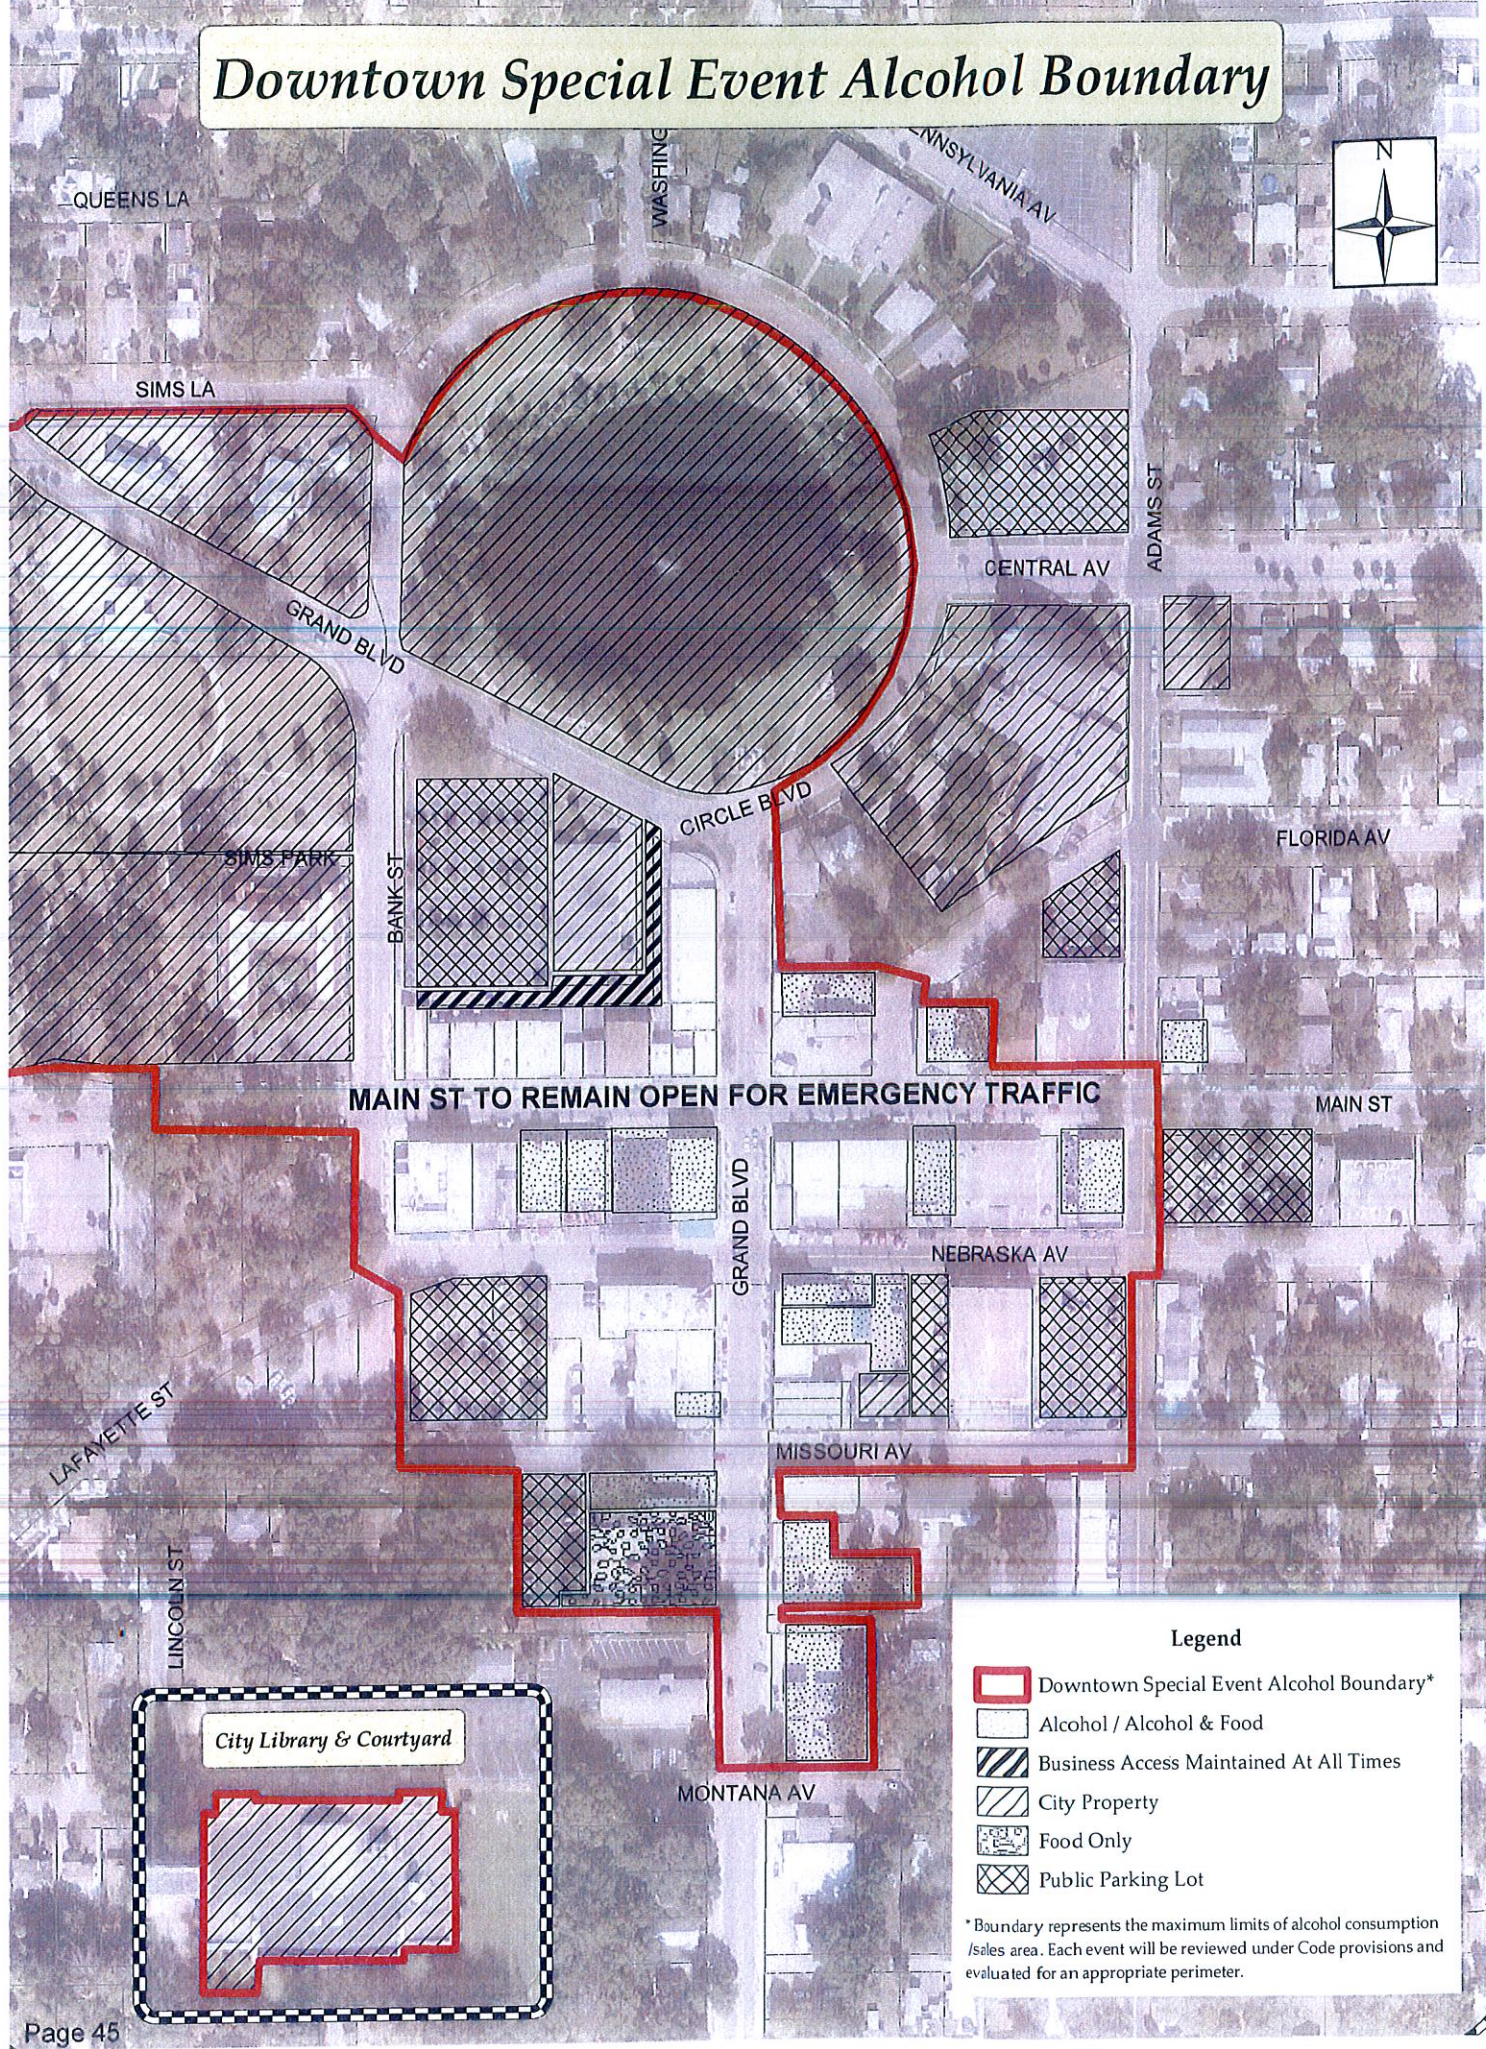

Downtown Special Event Alcohol Boundary

MAIN ST TO REMAIN OPEN FOR EMERGENCY TRAFFIC

Legend

-  Downtown Special Event Alcohol Boundary*
-  Alcohol / Alcohol & Food
-  Business Access Maintained At All Times
-  City Property
-  Food Only
-  Public Parking Lot

* Boundary represents the maximum limits of alcohol consumption /sales area. Each event will be reviewed under Code provisions and evaluated for an appropriate perimeter.